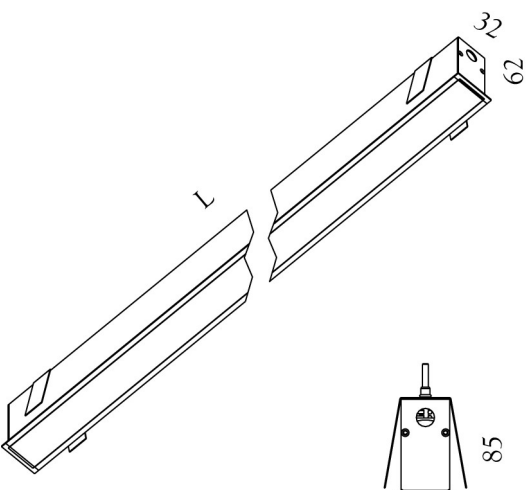

**MINIFILE Recessed LED with diffuser**

code LTML01

**PRODUCT DESCRIPTION**

Downlighter indoor direct emission lamp, complete of linear led 24w/mt 3100lm/mt cri>80 3000k 12,8W, color rendering index CRI >80, opal polycarbonate diffuser included. White/black/oxidised aluminium finishing direct emission lamp. On request available 4000K version.

**PRODUCT FEATURES**

Mounting method	downlighter
Lamps	linear LED
Wattage	1x12,8W
Color temperature	3000K
Color rendering index	>80
Finishing	white / black / oxidised aluminium
Source luminous flux	1736lm
Diffuser	opal polycarbonate
Luminous flux	730 lm
Fitting efficiency	57 lm/W
Chromaticity tolerance (initial 3 MacAdam)	
Estimated average life expectancy	50000h Ta 25° L70B10
Ballast	included
Mains voltage	220-240V / 50-60Hz
Energy efficiency class	A+
Dimension	L 580 mm
Installation hole	mm 34xL+2
Adjustable	No
Drive-over	No
Walk-over	No
Circular shape	No
Oval shape	No
Soft-rotate & slide mechanism	No
Square shape	No

**ACCESSORIES**

LTMF.1000	wallbox Minifile
LTMF.2000	wallbox Minifile
LTMF.3000	wallbox Minifile
LTMF.misura	wallbox Minifile
LTM200.1	couple of closure heads for wallbox MINIFILE

**MINIFILE opal LED**

All the dimensions are detailed in millimeters: if not different stated