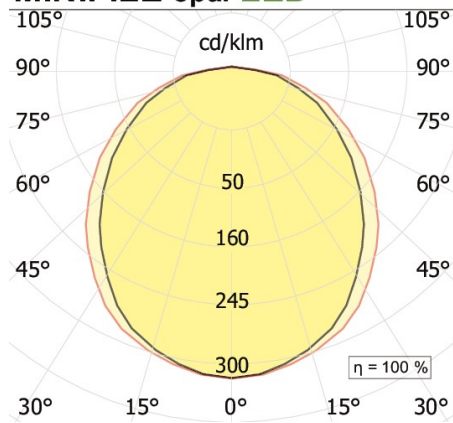

MINIFILE opal LED

All the dimensions are detailed in millimeters: if not different stated

EN605981 compliant

Ci riserviamo la possibilità di apportare modifiche ai nostri prodotti in qualsiasi momento - We reserve the right to change our products at any time - En tous moment nous reservons le droit de modifier notre produits - Wir behalten uns vor, jederzeit Änderungen an unserm Produkten vorzunehmen - Nos reservamos en todo momento el derecho de realizar cambios en nuestros productos

Lucifero's srl - via del Tappeziere,3 - 40138 Bologna - Italia - ph. +39 051 6014276 - assistenza@luciferos.it - customercare@luciferos.it