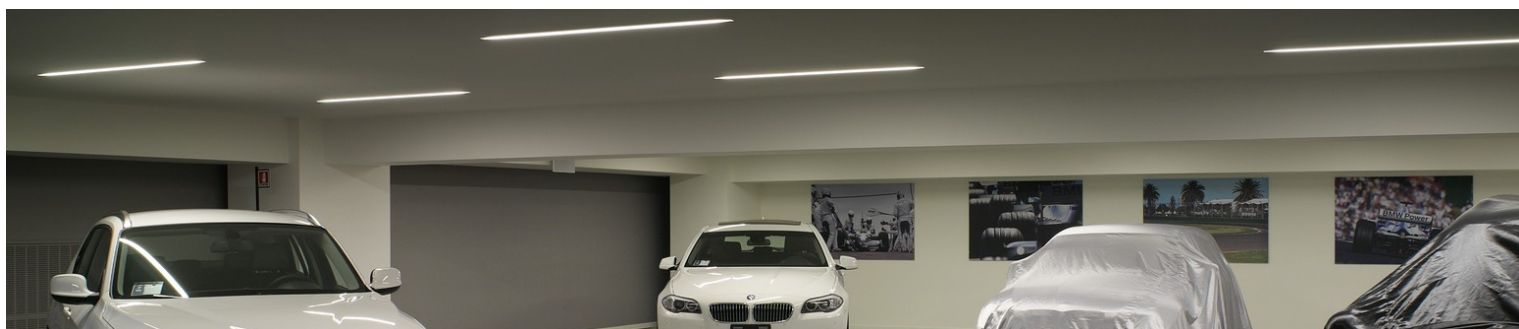

ACCESSORIES

LTMF.1000	wallbox Minifile
LTMF.2000	wallbox Minifile
LTMF.3000	wallbox Minifile
LTMF.misura	wallbox Minifile
LTM200.1	couple of closure heads for wallbox MINIFILE