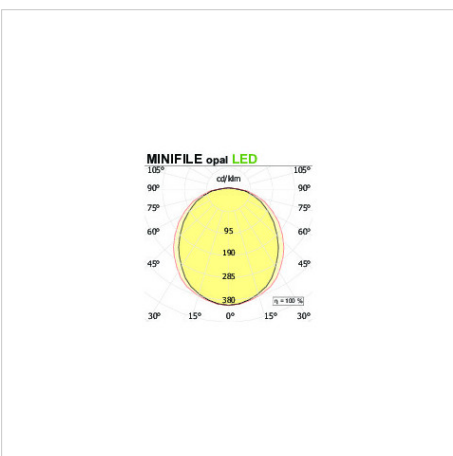

**MINIFILE Recessed LED with diffuser**

code ML000.830

**PRODUCT DESCRIPTION**

Recessed with frame indoor direct emission lamp, complete of led 12,8W, color rendering index CRI >80, opal polycarbonate diffuser included. White/black/oxidised aluminium finishing direct emission lamp

**PRODUCT FEATURES**

Mounting method	recessed with frame
Lamps	linear LED
Wattage	12,8W
Color temperature	3000K
Color rendering index	>80
Finishing	white / black / oxidised aluminium
Source luminous flux	1984 lm
Diffuser	opal polycarbonate
Luminous flux	721 lm
Fitting efficiency	56 lm/W
Chromaticity tolerance (initial 3 MacAdam)	
Estimated average life expectancy	50000h Ta 25° L70B10
Ballast	included
Protocol	On/Off
Mains voltage	220-240V / 50-60Hz
Energy efficiency class	A+
Dimension	L 580 mm
Installation hole	mm 34xL+2
Class of protection	Class I appliance