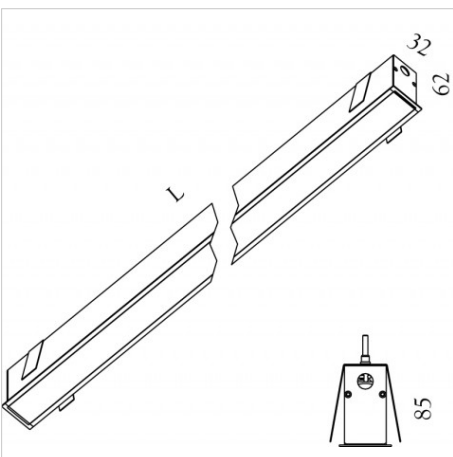

**MINIFILE Recessed LED with diffuser**

code ML000.830

**PRODUCT DESCRIPTION**

Recessed with frame indoor direct emission lamp, complete of led 12,8W, color rendering index CRI >80, opal polycarbonate diffuser included. White/black/oxidised aluminium finishing direct emission lamp

**PRODUCT FEATURES**

Mounting method	recessed with frame
Lamps	linear LED
Wattage	12,8W
Color temperature	3000K
Color rendering index	>80
Finishing	white / black / oxidised aluminium
Source luminous flux	1984 lm
Diffuser	opal polycarbonate
Luminous flux	721 lm
Fitting efficiency	56 lm/W
Chromaticity tolerance (initial 3 MacAdam)	
Estimated average life expectancy	50000h Ta 25° L70B10
Ballast	included
Protocol	On/Off
Mains voltage	220-240V / 50-60Hz
Energy efficiency class	A+
Dimension	L 580 mm
Installation hole	mm 34xL+2
Class of protection	Class I appliance