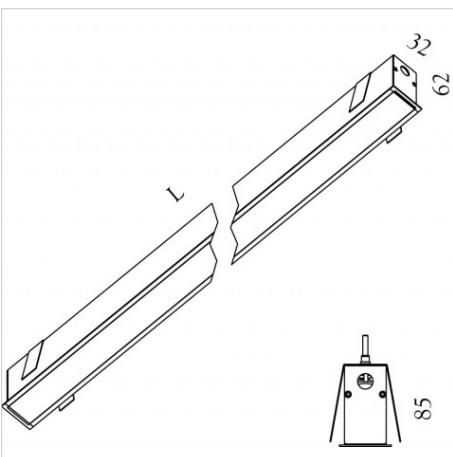

MINIFILE Recessed LED with diffuser

code ML000.8TW

PRODUCT DESCRIPTION

Recessed with frame indoor direct emission lamp, complete of led 12,8W, color rendering index CRI >80, opal polycarbonate diffuser included. White/black/oxidised aluminium finishing direct emission lamp

PRODUCT FEATURES

| | |
|--|------------------------------------|
| Mounting method | recessed with frame |
| Lamps | linear LED |
| Wattage | 12,8W |
| Color temperature | Tunable White |
| Color rendering index | >80 |
| Finishing | white / black / oxidised aluminium |
| Source luminous flux | lm |
| Diffuser | opal polycarbonate |
| Chromaticity tolerance (initial MacAdam) | 3 |
| Estimated average life expectancy | 50000h Ta 25° L70B10 |
| Ballast | included |
| Protocol | On/Off |
| Mains voltage | 220-240V / 50-60Hz |
| Energy efficiency class | A+ |
| Dimension | L 580 mm |
| Installation hole | mm 34xL+2 |
| Class of protection | Class I appliance |