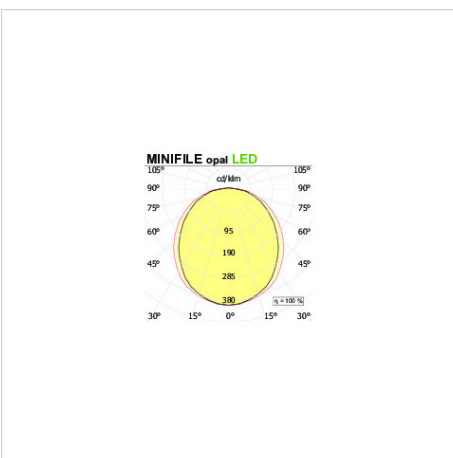

MINIFILE Recessed LED with diffuser

code ML000.8TW

PRODUCT DESCRIPTION

Recessed with frame indoor direct emission lamp, complete of led 12,8W, color rendering index CRI >80, opal polycarbonate diffuser included. White/black/oxidised aluminium finishing direct emission lamp

PRODUCT FEATURES

| | |
|--|------------------------------------|
| Mounting method | recessed with frame |
| Lamps | linear LED |
| Wattage | 12,8W |
| Color temperature | Tunable White |
| Color rendering index | >80 |
| Finishing | white / black / oxidised aluminium |
| Source luminous flux | lm |
| Diffuser | opal polycarbonate |
| Chromaticity tolerance (initial MacAdam) | 3 |
| Estimated average life expectancy | 50000h Ta 25° L70B10 |
| Ballast | included |
| Protocol | On/Off |
| Mains voltage | 220-240V / 50-60Hz |
| Energy efficiency class | A+ |
| Dimension | L 580 mm |
| Installation hole | mm 34xL+2 |
| Class of protection | Class I appliance |