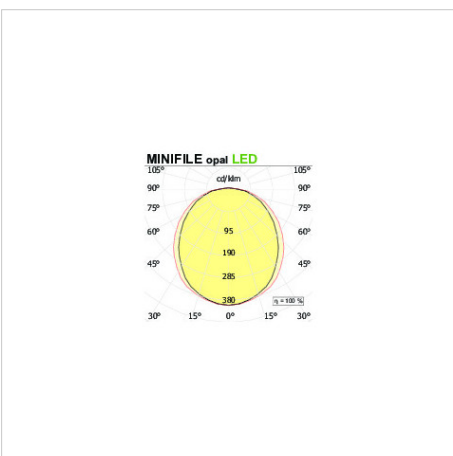

MINIFILE Recessed LED with diffuser

code ML003.827D

PRODUCT DESCRIPTION

Recessed with frame indoor direct emission lamp, complete of led 32W, color rendering index CRI >80, opal polycarbonate diffuser included. White/black/oxidised aluminium finishing direct emission lamp

PRODUCT FEATURES

Mounting method	recessed with frame
Lamps	linear LED
Wattage	32W
Color temperature	2700K
Color rendering index	>80
Finishing	white / black / oxidised aluminium
Source luminous flux	4960 lm
Diffuser	opal polycarbonate
Luminous flux	1802 lm
Fitting efficiency	56 lm/W
Chromaticity tolerance (initial 3 MacAdam)	
Estimated average life expectancy	50000h Ta 25° L70B10
Ballast	included
Protocol	dali
Mains voltage	220-240V / 50-60Hz
Energy efficiency class	A+
Dimension	L 1420 mm
Installation hole	mm 34xL+2
Class of protection	Class I appliance