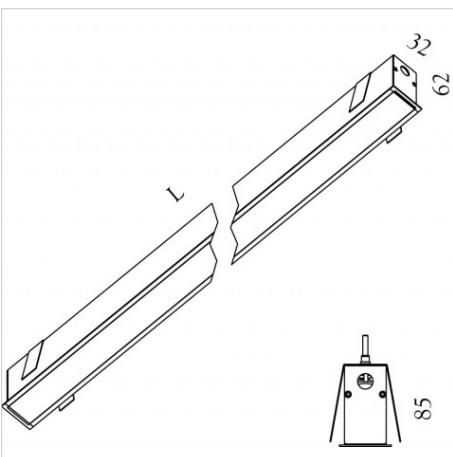

MINIFILE Recessed LED with diffuser

code ML003.827D

PRODUCT DESCRIPTION

Recessed with frame indoor direct emission lamp, complete of led 32W, color rendering index CRI >80, opal polycarbonate diffuser included. White/black/oxidised aluminium finishing direct emission lamp

PRODUCT FEATURES

Mounting method	recessed with frame
Lamps	linear LED
Wattage	32W
Color temperature	2700K
Color rendering index	>80
Finishing	white / black / oxidised aluminium
Source luminous flux	4960 lm
Diffuser	opal polycarbonate
Luminous flux	1802 lm
Fitting efficiency	56 lm/W
Chromaticity tolerance (initial 3 MacAdam)	
Estimated average life expectancy	50000h Ta 25° L70B10
Ballast	included
Protocol	dali
Mains voltage	220-240V / 50-60Hz
Energy efficiency class	A+
Dimension	L 1420 mm
Installation hole	mm 34xL+2
Class of protection	Class I appliance