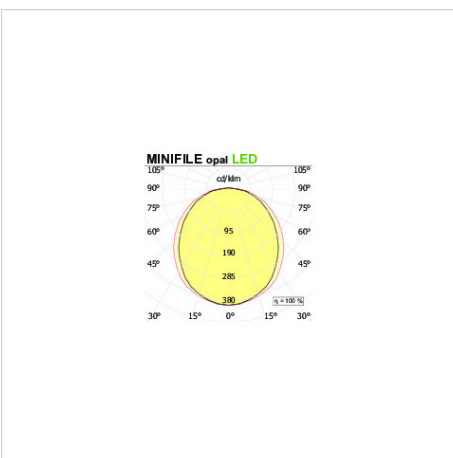

**MINIFILE Recessed LED with diffuser**

code ML003.840D

**PRODUCT DESCRIPTION**

Recessed with frame indoor direct emission lamp, complete of led 32W, color rendering index CRI >80, opal polycarbonate diffuser included. White/black/oxidised aluminium finishing direct emission lamp

**PRODUCT FEATURES**

Mounting method	recessed with frame
Lamps	linear LED
Wattage	32W
Color temperature	4000K
Color rendering index	>80
Finishing	white / black / oxidised aluminium
Source luminous flux	5109 lm
Diffuser	opal polycarbonate
Luminous flux	1857 lm
Fitting efficiency	58 lm/W
Chromaticity tolerance (initial 3 MacAdam)	
Estimated average life expectancy	50000h Ta 25° L70B10
Ballast	included
Protocol	dali
Mains voltage	220-240V / 50-60Hz
Energy efficiency class	A+
Dimension	L 1420 mm
Installation hole	mm 34xL+2
Class of protection	Class I appliance