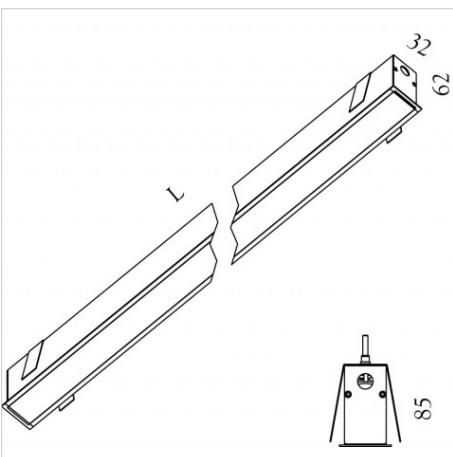

**MINIFILE Recessed LED with diffuser**

code ML003.840D

**PRODUCT DESCRIPTION**

Recessed with frame indoor direct emission lamp, complete of led 32W, color rendering index CRI >80, opal polycarbonate diffuser included. White/black/oxidised aluminium finishing direct emission lamp

**PRODUCT FEATURES**

Mounting method	recessed with frame
Lamps	linear LED
Wattage	32W
Color temperature	4000K
Color rendering index	>80
Finishing	white / black / oxidised aluminium
Source luminous flux	5109 lm
Diffuser	opal polycarbonate
Luminous flux	1857 lm
Fitting efficiency	58 lm/W
Chromaticity tolerance (initial 3 MacAdam)	
Estimated average life expectancy	50000h Ta 25° L70B10
Ballast	included
Protocol	dali
Mains voltage	220-240V / 50-60Hz
Energy efficiency class	A+
Dimension	L 1420 mm
Installation hole	mm 34xL+2
Class of protection	Class I appliance