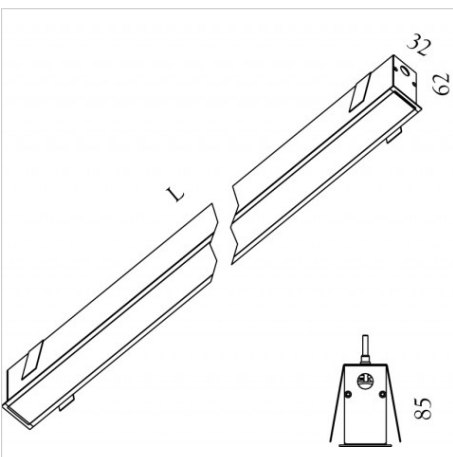

MINIFILE Recessed LED with diffuser

code ML002.840D

PRODUCT DESCRIPTION

Recessed with frame indoor direct emission lamp, complete of led 25,6W, color rendering index CRI >80, opal polycarbonate diffuser included. White/black/oxidised aluminium finishing direct emission lamp

PRODUCT FEATURES

Mounting method	recessed with frame
Lamps	linear LED
Wattage	25,6W
Color temperature	4000K
Color rendering index	>80
Finishing	white / black / oxidised aluminium
Source luminous flux	4087 lm
Diffuser	opal polycarbonate
Luminous flux	1485 lm
Fitting efficiency	58 lm/W
Chromaticity tolerance (initial 3 MacAdam)	
Estimated average life expectancy	50000h Ta 25° L70B10
Ballast	included
Protocol	dali
Mains voltage	220-240V / 50-60Hz
Energy efficiency class	A+
Dimension	L 1140 mm
Installation hole	mm 34xL+2
Class of protection	Class I appliance