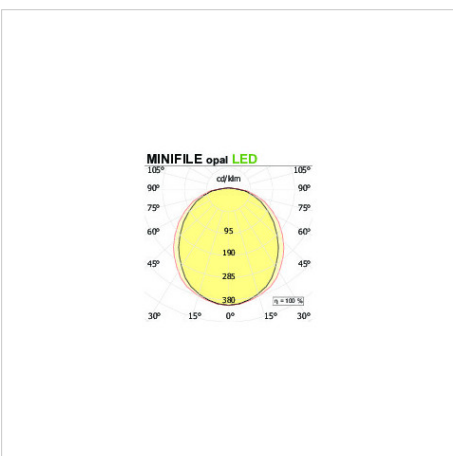

MINIFILE Recessed LED with diffuser

code ML002.840D

PRODUCT DESCRIPTION

Recessed with frame indoor direct emission lamp, complete of led 25,6W, color rendering index CRI >80, opal polycarbonate diffuser included. White/black/oxidised aluminium finishing direct emission lamp

PRODUCT FEATURES

Mounting method	recessed with frame
Lamps	linear LED
Wattage	25,6W
Color temperature	4000K
Color rendering index	>80
Finishing	white / black / oxidised aluminium
Source luminous flux	4087 lm
Diffuser	opal polycarbonate
Luminous flux	1485 lm
Fitting efficiency	58 lm/W
Chromaticity tolerance (initial 3 MacAdam)	
Estimated average life expectancy	50000h Ta 25° L70B10
Ballast	included
Protocol	dali
Mains voltage	220-240V / 50-60Hz
Energy efficiency class	A+
Dimension	L 1140 mm
Installation hole	mm 34xL+2
Class of protection	Class I appliance