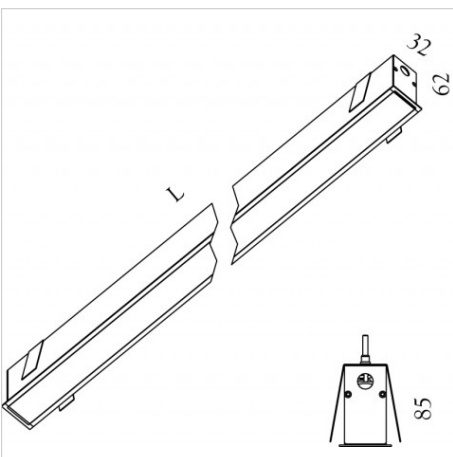

MINIFILE Recessed LED with diffuser

code ML006.827D

PRODUCT DESCRIPTION

Recessed with frame indoor direct emission lamp, complete of led 51,2W, color rendering index CRI >80, opal polycarbonate diffuser included. White/black/oxidised aluminium finishing direct emission lamp

PRODUCT FEATURES

| | |
|--|------------------------------------|
| Mounting method | recessed with frame |
| Lamps | linear LED |
| Wattage | 51,2W |
| Color temperature | 2700K |
| Color rendering index | >80 |
| Finishing | white / black / oxidised aluminium |
| Source luminous flux | 7936 lm |
| Diffuser | opal polycarbonate |
| Luminous flux | 2884 lm |
| Fitting efficiency | 56 lm/W |
| Chromaticity tolerance (initial 3 MacAdam) | |
| Estimated average life expectancy | 50000h Ta 25° L70B10 |
| Ballast | included |
| Protocol | dali |
| Mains voltage | 220-240V / 50-60Hz |
| Energy efficiency class | A+ |
| Dimension | L 2265 mm |
| Installation hole | mm 34xL+2 |
| Class of protection | Class I appliance |