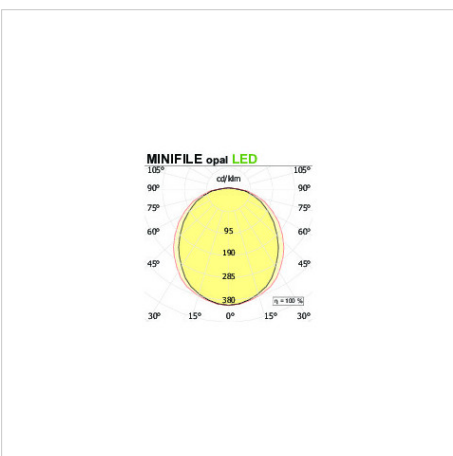

MINIFILE Recessed LED with diffuser

code ML006.827D

PRODUCT DESCRIPTION

Recessed with frame indoor direct emission lamp, complete of led 51,2W, color rendering index CRI >80, opal polycarbonate diffuser included. White/black/oxidised aluminium finishing direct emission lamp

PRODUCT FEATURES

| | |
|--|------------------------------------|
| Mounting method | recessed with frame |
| Lamps | linear LED |
| Wattage | 51,2W |
| Color temperature | 2700K |
| Color rendering index | >80 |
| Finishing | white / black / oxidised aluminium |
| Source luminous flux | 7936 lm |
| Diffuser | opal polycarbonate |
| Luminous flux | 2884 lm |
| Fitting efficiency | 56 lm/W |
| Chromaticity tolerance (initial 3 MacAdam) | |
| Estimated average life expectancy | 50000h Ta 25° L70B10 |
| Ballast | included |
| Protocol | dali |
| Mains voltage | 220-240V / 50-60Hz |
| Energy efficiency class | A+ |
| Dimension | L 2265 mm |
| Installation hole | mm 34xL+2 |
| Class of protection | Class I appliance |