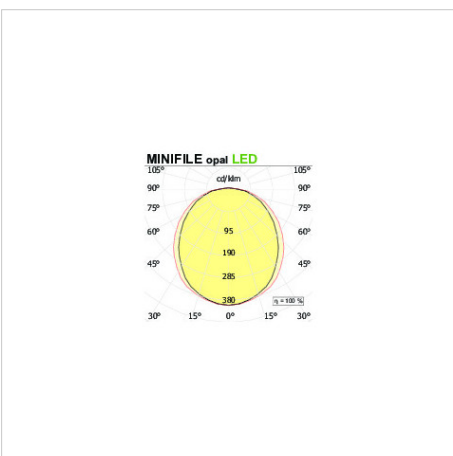

MINIFILE Recessed LED with diffuser

code ML007.827

PRODUCT DESCRIPTION

Recessed with frame indoor direct emission lamp, complete of led 57,6W, color rendering index CRI >80, opal polycarbonate diffuser included. White/black/oxidised aluminium finishing direct emission lamp

PRODUCT FEATURES

| | |
|--|------------------------------------|
| Mounting method | recessed with frame |
| Lamps | linear LED |
| Wattage | 57,6W |
| Color temperature | 2700K |
| Color rendering index | >80 |
| Finishing | white / black / oxidised aluminium |
| Source luminous flux | 8928 lm |
| Diffuser | opal polycarbonate |
| Luminous flux | 3244 lm |
| Fitting efficiency | 56 lm/W |
| Chromaticity tolerance (initial 3 MacAdam) | |
| Estimated average life expectancy | 50000h Ta 25° L70B10 |
| Ballast | included |
| Protocol | On/Off |
| Mains voltage | 220-240V / 50-60Hz |
| Energy efficiency class | A+ |
| Dimension | L 2545 mm |
| Installation hole | mm 34xL+2 |
| Class of protection | Class I appliance |