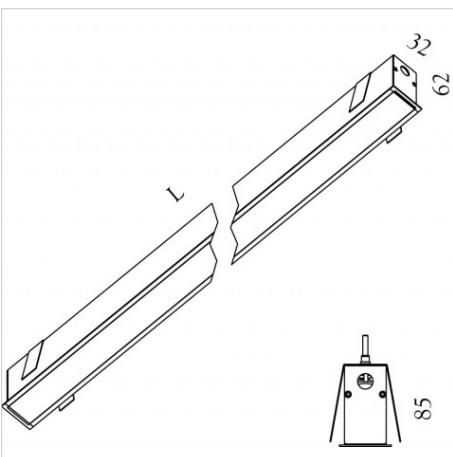

MINIFILE Recessed LED with diffuser

code ML007.827

PRODUCT DESCRIPTION

Recessed with frame indoor direct emission lamp, complete of led 57,6W, color rendering index CRI >80, opal polycarbonate diffuser included. White/black/oxidised aluminium finishing direct emission lamp

PRODUCT FEATURES

| | |
|--|------------------------------------|
| Mounting method | recessed with frame |
| Lamps | linear LED |
| Wattage | 57,6W |
| Color temperature | 2700K |
| Color rendering index | >80 |
| Finishing | white / black / oxidised aluminium |
| Source luminous flux | 8928 lm |
| Diffuser | opal polycarbonate |
| Luminous flux | 3244 lm |
| Fitting efficiency | 56 lm/W |
| Chromaticity tolerance (initial 3 MacAdam) | |
| Estimated average life expectancy | 50000h Ta 25° L70B10 |
| Ballast | included |
| Protocol | On/Off |
| Mains voltage | 220-240V / 50-60Hz |
| Energy efficiency class | A+ |
| Dimension | L 2545 mm |
| Installation hole | mm 34xL+2 |
| Class of protection | Class I appliance |