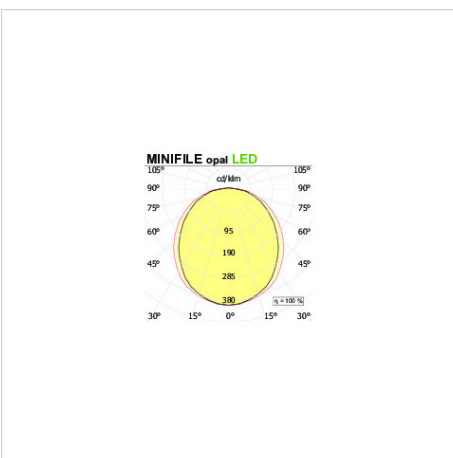

MINIFILE Recessed LED with diffuser

code ML007.830D

PRODUCT DESCRIPTION

Recessed with frame indoor direct emission lamp, complete of led 57,6W, color rendering index CRI >80, opal polycarbonate diffuser included. White/black/oxidised aluminium finishing direct emission lamp

PRODUCT FEATURES

| | |
|--|------------------------------------|
| Mounting method | recessed with frame |
| Lamps | linear LED |
| Wattage | 57,6W |
| Color temperature | 3000K |
| Color rendering index | >80 |
| Finishing | white / black / oxidised aluminium |
| Source luminous flux | 8928 lm |
| Diffuser | opal polycarbonate |
| Luminous flux | 3244 lm |
| Fitting efficiency | 56 lm/W |
| Chromaticity tolerance (initial 3 MacAdam) | |
| Estimated average life expectancy | 50000h Ta 25° L70B10 |
| Ballast | included |
| Protocol | dali |
| Mains voltage | 220-240V / 50-60Hz |
| Energy efficiency class | A+ |
| Dimension | L 2545 mm |
| Installation hole | mm 34xL+2 |
| Class of protection | Class I appliance |