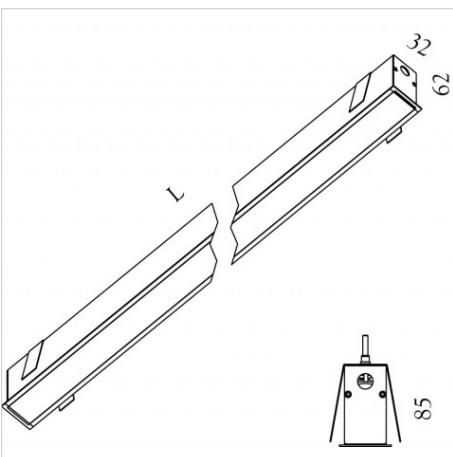

MINIFILE Recessed LED with diffuser

code ML007.830D

PRODUCT DESCRIPTION

Recessed with frame indoor direct emission lamp, complete of led 57,6W, color rendering index CRI >80, opal polycarbonate diffuser included. White/black/oxidised aluminium finishing direct emission lamp

PRODUCT FEATURES

| | |
|--|------------------------------------|
| Mounting method | recessed with frame |
| Lamps | linear LED |
| Wattage | 57,6W |
| Color temperature | 3000K |
| Color rendering index | >80 |
| Finishing | white / black / oxidised aluminium |
| Source luminous flux | 8928 lm |
| Diffuser | opal polycarbonate |
| Luminous flux | 3244 lm |
| Fitting efficiency | 56 lm/W |
| Chromaticity tolerance (initial 3 MacAdam) | |
| Estimated average life expectancy | 50000h Ta 25° L70B10 |
| Ballast | included |
| Protocol | dali |
| Mains voltage | 220-240V / 50-60Hz |
| Energy efficiency class | A+ |
| Dimension | L 2545 mm |
| Installation hole | mm 34xL+2 |
| Class of protection | Class I appliance |