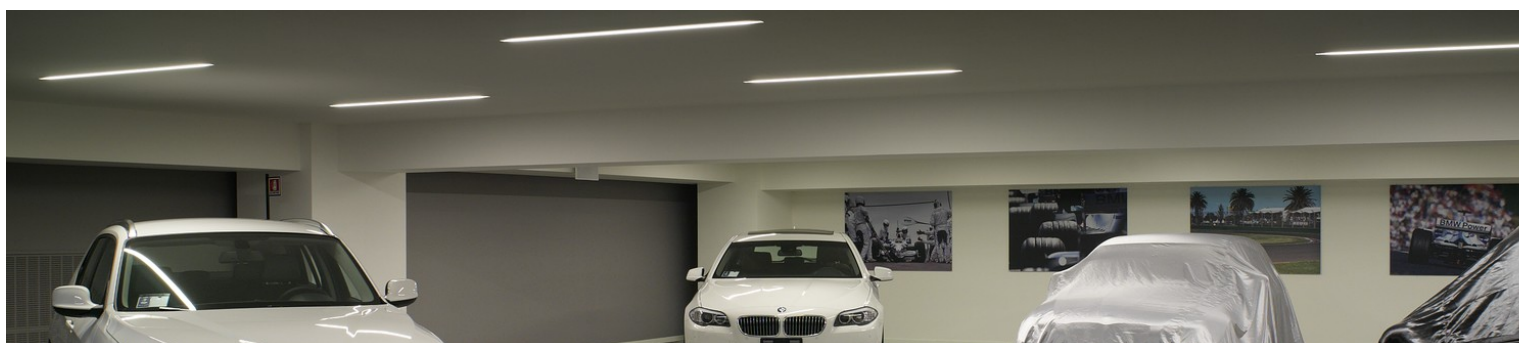

ACCESSORIES

LTMF.1000	wallbox Minifile
LTMF.2000	wallbox Minifile
LTMF.3000	wallbox Minifile
LTMF.misura	wallbox Minifile
LTM200.1	couple of closure heads for wallbox MINIFILE