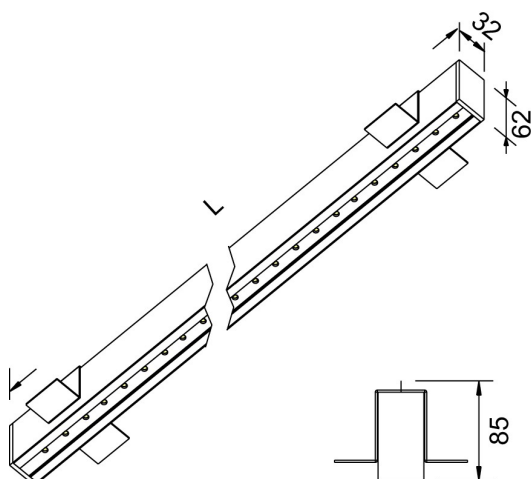

MINIFILE Trimless recessed LED with diffuser 

code LTML11

PRODUCT DESCRIPTION

Trimless downlighter indoor direct emission lamp, complete of linear led 24w/mt 3100lm/mt cri>80 3000k 19,2W, color rendering index CRI >80, opal polycarbonate diffuser included. White finishing direct emission lamp. On request available version 4000°K For installation in brick walls or reinforced concrete see pages XXX

PRODUCT FEATURES

Mounting method	trimless downlighter
Lamps	linear LED
Wattage	1x19,2W
Color temperature	3000K
Color rendering index	>80
Finishing	white
Source luminous flux	2604lm
Diffuser	opal polycarbonate
Luminous flux	1094 lm
Fitting efficiency	57 lm/W
Chromaticity tolerance (initial 3 MacAdam)	
Estimated average life expectancy	50000h Ta 25° L70B10
Ballast	included
Mains voltage	220-240V / 50-60Hz
Energy efficiency class	A+
Dimension	L 860 mm
Installation hole	mm 34xL+2
Adjustable	No
Drive-over	No
Walk-over	No
Circular shape	No
Oval shape	No
Soft-rotate & slide mechanism	No
Square shape	No

ACCESSORIES

LTMF.1000	wallbox Minifile
LTMF.2000	wallbox Minifile
LTMF.3000	wallbox Minifile
LTMF.misura	wallbox Minifile
LTM200.1	couple of closure heads for wallbox MINIFILE

MINIFILE opal LED

All the dimensions are detailed in millimeters: if not different stated