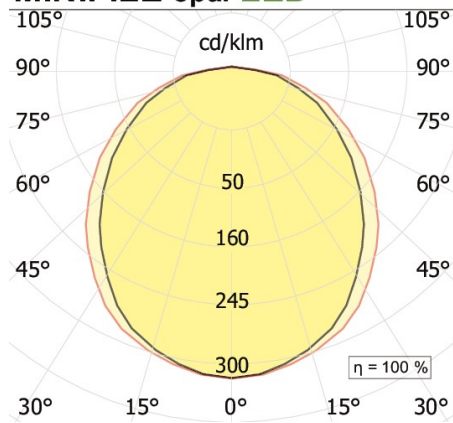

MINIFILE opal LED

All the dimensions are detailed in millimeters: if not different stated

EN605981 compliant

Ci riserviamo la possibilità di apportare modifiche ai nostri prodotti in qualsiasi momento - We reserve the right to change our products at any time - En tous moment nous reservons le droit de modifier notre produits - Wir behalten uns vor, jederzeit Änderungen an unserem Produkten vorzunehmen - Nos reservamos en todo momento el derecho de realizar cambios en nuestros productos

Lucifero's srl - via del Tappeziere,3 - 40138 Bologna - Italia - ph. +39 051 6014276 - assistenza@luciferos.it - customercare@luciferos.it