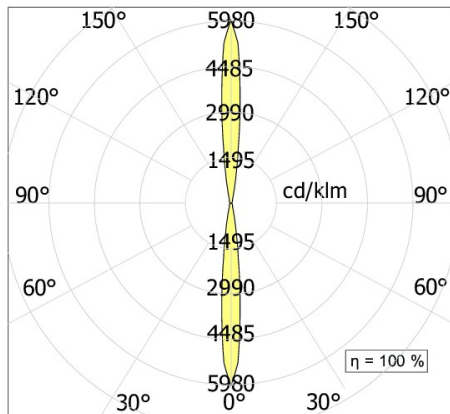

**MANINE Indoor 270-O horizontal double emiss**     

code LT7010

**PRODUCT DESCRIPTION**

Wall indoor direct/diffused emission lamp, complete of 4x led 1,5W beam 16°, color rendering index CRI 80. White/painted cor-ten/graphite finishing direct/diffused emission lamp

**PRODUCT FEATURES**

Mounting method	wall
Lamps	LED
Wattage	4x1,5W
Color temperature	4000K
Color rendering index	80
Optics	14°
Finishing	white / painted cor-ten / Graphite
Source luminous flux	700lm
Luminous flux	395 lm
Fitting efficiency	66 lm/W
Chromaticity tolerance (initial 3 MacAdam)	
Estimated average life expectancy	50000h L70 B10 ta 25°C
Ballast	included
Mains voltage	220-240V / 50-60Hz
Energy efficiency class	A+
Weight	0,82 Kg
Protection degree	IP40
Adjustable	No
Drive-over	No
Walk-over	No
Circular shape	No
Oval shape	No
Soft-rotate & slide mechanism	No
Square shape	No

**MANINE BI LED 14°**

All the dimensions are detailed in millimeters: if not different stated

EN605981 compliant

Ci riserviamo la possibilità di apportare modifiche ai nostri prodotti in qualsiasi momento - We reserve the right to change our products at any time - En tous moment nous reservons le droit de modifier notre produits - Wir behalten uns vor, jederzeit Änderungen an unserem Produkten vorzunehmen - Nos reservamos en todo momento el derecho de realizar cambios en nuestros productos