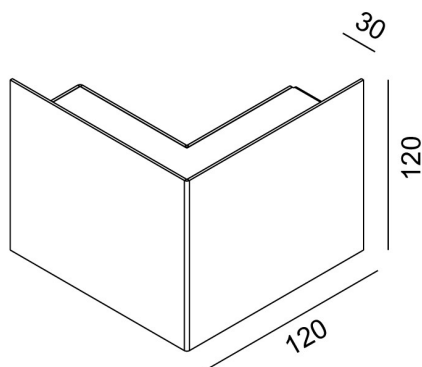

**MANINE Indoor 270-O horizontal double emiss**     

code LT7010

**PRODUCT DESCRIPTION**

Wall indoor direct/diffused emission lamp, complete of 4x led 1,5W beam 16°, color rendering index CRI 80. White/painted cor-ten/graphite finishing direct/diffused emission lamp

**PRODUCT FEATURES**

Mounting method	wall
Lamps	LED
Wattage	4x1,5W
Color temperature	4000K
Color rendering index	80
Optics	14°
Finishing	white / painted cor-ten / Graphite
Source luminous flux	700lm
Luminous flux	395 lm
Fitting efficiency	66 lm/W
Chromaticity tolerance (initial 3 MacAdam)	
Estimated average life expectancy	50000h L70 B10 ta 25°C
Ballast	included
Mains voltage	220-240V / 50-60Hz
Energy efficiency class	A+
Weight	0,82 Kg
Protection degree	IP40
Adjustable	No
Drive-over	No
Walk-over	No
Circular shape	No
Oval shape	No
Soft-rotate & slide mechanism	No
Square shape	No

**MANINE BI LED 14°**

All the dimensions are detailed in millimeters: if not different stated

EN605981 compliant

Ci riserviamo la possibilità di apportare modifiche ai nostri prodotti in qualsiasi momento - We reserve the right to change our products at any time - En tous moment nous reservons le droit de modifier notre produits - Wir behalten uns vor, jederzeit Änderungen an unserem Produkten vorzunehmen - Nos reservamos en todo momento el derecho de realizar cambios en nuestros productos