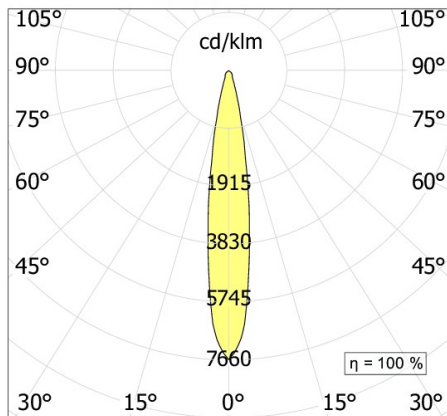

MANINE Indoor 270-V vertical single emission      

code LT7012

PRODUCT DESCRIPTION

Wall indoor direct emission lamp, complete of 2x led 1,5W beam 16°, color rendering index CRI 80. White/painted cor-ten/graphite finishing direct emission lamp

PRODUCT FEATURES

Mounting method	wall
Lamps	LED
Wattage	2x1,5W
Color temperature	4000K
Color rendering index	80
Optics	14°
Finishing	white / painted cor-ten / Graphite
Source luminous flux	350lm
Luminous flux	198 lm
Fitting efficiency	66 lm/W
Chromaticity tolerance (initial 3 MacAdam)	
Estimated average life expectancy	50000h L70 B10 ta 25°C
Ballast	included
Mains voltage	220-240V / 50-60Hz
Energy efficiency class	A+
Weight	0,78 Kg
Protection degree	IP40
Adjustable	No
Drive-over	No
Walk-over	No
Circular shape	No
Oval shape	No
Soft-rotate & slide mechanism	No
Square shape	No

MANINE LED **14°**

All the dimensions are detailed in millimeters: if not different stated

EN605981 compliant

Ci riserviamo la possibilità di apportare modifiche ai nostri prodotti in qualsiasi momento - We reserve the right to change our products at any time - En tous moment nous reservons le droit de modifier notre produits - Wir behalten uns vor, jederzeit Änderungen an unserem Produkten vorzunehmen - Nos reservamos en todo momento el derecho de realizar cambios en nuestros productos