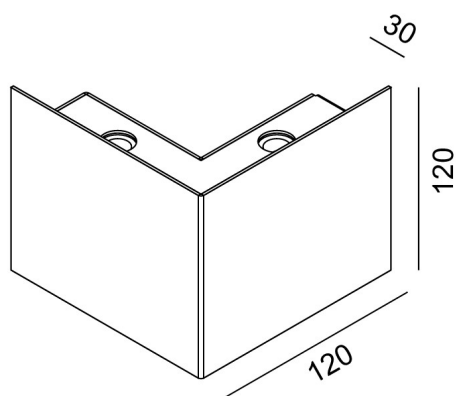

MANINE Indoor 270-V vertical single emission      

code LT7012

PRODUCT DESCRIPTION

Wall indoor direct emission lamp, complete of 2x led 1,5W beam 16°, color rendering index CRI 80. White/painted cor-ten/graphite finishing direct emission lamp

PRODUCT FEATURES

Mounting method	wall
Lamps	LED
Wattage	2x1,5W
Color temperature	4000K
Color rendering index	80
Optics	14°
Finishing	white / painted cor-ten / Graphite
Source luminous flux	350lm
Luminous flux	198 lm
Fitting efficiency	66 lm/W
Chromaticity tolerance (initial 3 MacAdam)	
Estimated average life expectancy	50000h L70 B10 ta 25°C
Ballast	included
Mains voltage	220-240V / 50-60Hz
Energy efficiency class	A+
Weight	0,78 Kg
Protection degree	IP40
Adjustable	No
Drive-over	No
Walk-over	No
Circular shape	No
Oval shape	No
Soft-rotate & slide mechanism	No
Square shape	No

MANINE LED **14°**

All the dimensions are detailed in millimeters: if not different stated

EN605981 compliant

Ci riserviamo la possibilità di apportare modifiche ai nostri prodotti in qualsiasi momento - We reserve the right to change our products at any time - En tous moment nous reservons le droit de modifier notre produits - Wir behalten uns vor, jederzeit Änderungen an unserem Produkten vorzunehmen - Nos reservamos en todo momento el derecho de realizar cambios en nuestros productos