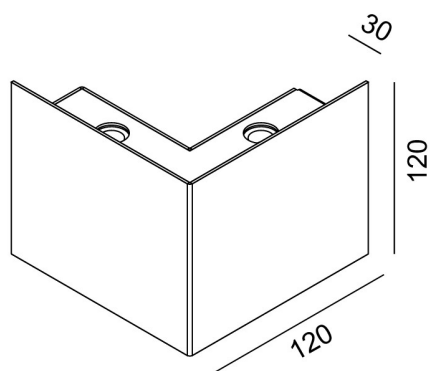

MANINE Indoor 270-V vertical double emission    

code LT7014

PRODUCT DESCRIPTION

Wall indoor direct/diffused emission lamp, complete of 4x led 1,5W beam 16°, color rendering index CRI 80. White/painted cor-ten/graphite finishing direct/diffused emission lamp

PRODUCT FEATURES

Mounting method	wall
Lamps	LED
Wattage	4x1,5W
Color temperature	4000K
Color rendering index	80
Optics	14°
Finishing	white / painted cor-ten / Graphite
Source luminous flux	700lm
Luminous flux	395 lm
Fitting efficiency	66 lm/W
Chromaticity tolerance (initial 3 MacAdam)	
Estimated average life expectancy	50000h L70 B10 ta 25°C
Ballast	included
Mains voltage	220-240V / 50-60Hz
Energy efficiency class	A+
Weight	0,82 Kg
Protection degree	IP40
Adjustable	No
Drive-over	No
Walk-over	No
Circular shape	No
Oval shape	No
Soft-rotate & slide mechanism	No
Square shape	No

MANINE BI LED 14°

All the dimensions are detailed in millimeters: if not different stated

EN605981 compliant

Ci riserviamo la possibilità di apportare modifiche ai nostri prodotti in qualsiasi momento - We reserve the right to change our products at any time - En tous moment nous reservons le droit de modifier notre produits - Wir behalten uns vor, jederzeit Änderungen an unserem Produkten vorzunehmen - Nos reservamos en todo momento el derecho de realizar cambios en nuestros productos