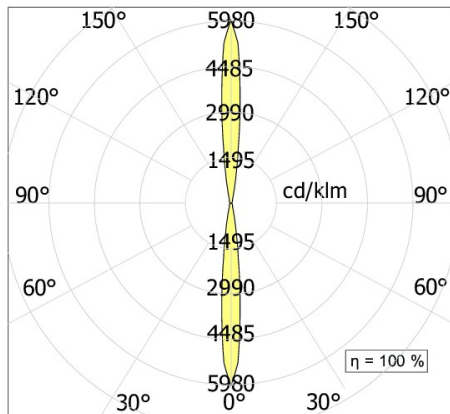

MANINE Indoor 270-V vertical double emission    

code LT7014

PRODUCT DESCRIPTION

Wall indoor direct/diffused emission lamp, complete of 4x led 1,5W beam 16°, color rendering index CRI 80. White/painted cor-ten/graphite finishing direct/diffused emission lamp

PRODUCT FEATURES

Mounting method	wall
Lamps	LED
Wattage	4x1,5W
Color temperature	4000K
Color rendering index	80
Optics	14°
Finishing	white / painted cor-ten / Graphite
Source luminous flux	700lm
Luminous flux	395 lm
Fitting efficiency	66 lm/W
Chromaticity tolerance (initial 3 MacAdam)	
Estimated average life expectancy	50000h L70 B10 ta 25°C
Ballast	included
Mains voltage	220-240V / 50-60Hz
Energy efficiency class	A+
Weight	0,82 Kg
Protection degree	IP40
Adjustable	No
Drive-over	No
Walk-over	No
Circular shape	No
Oval shape	No
Soft-rotate & slide mechanism	No
Square shape	No

MANINE BI LED 14°

All the dimensions are detailed in millimeters: if not different stated

EN605981 compliant

Ci riserviamo la possibilità di apportare modifiche ai nostri prodotti in qualsiasi momento - We reserve the right to change our products at any time - En tous moment nous reservons le droit de modifier notre produits - Wir behalten uns vor, jederzeit Änderungen an unserem Produkten vorzunehmen - Nos reservamos en todo momento el derecho de realizar cambios en nuestros productos