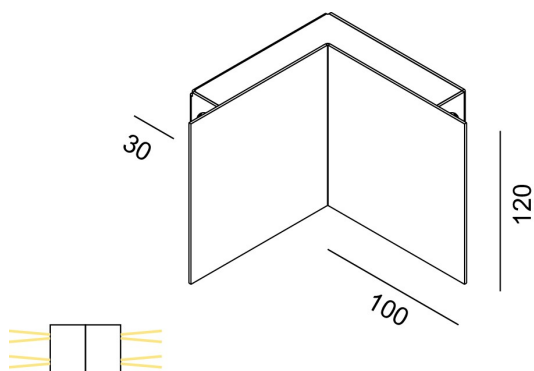

**MANINE Indoor 90-O horizontal double emission**     

code LT7110

**PRODUCT DESCRIPTION**

Wall indoor direct/diffused emission lamp, complete of 4x led 1,5W beam 16°, color rendering index CRI 80. White/painted cor-ten/graphite finishing direct/diffused emission lamp

**PRODUCT FEATURES**

Mounting method	wall
Lamps	LED
Wattage	4x1,5W
Color temperature	4000K
Color rendering index	80
Optics	14°
Finishing	white / painted cor-ten / Graphite
Source luminous flux	700lm
Luminous flux	395 lm
Fitting efficiency	66 lm/W
Chromaticity tolerance (initial 3 MacAdam)	
Estimated average life expectancy	50000h L70 B10 ta 25°C
Ballast	included
Mains voltage	220-240V / 50-60Hz
Energy efficiency class	A+
Weight	0,82 Kg
Protection degree	IP40
Adjustable	No
Drive-over	No
Walk-over	No
Circular shape	No
Oval shape	No
Soft-rotate & slide mechanism	No
Square shape	No

**MANINE BI LED 14°**

All the dimensions are detailed in millimeters: if not different stated

EN605981 compliant

Ci riserviamo la possibilità di apportare modifiche ai nostri prodotti in qualsiasi momento - We reserve the right to change our products at any time - En tous moment nous reservons le droit de modifier notre produits - Wir behalten uns vor, jederzeit Änderungen an unserem Produkten vorzunehmen - Nos reservamos en todo momento el derecho de realizar cambios en nuestros productos