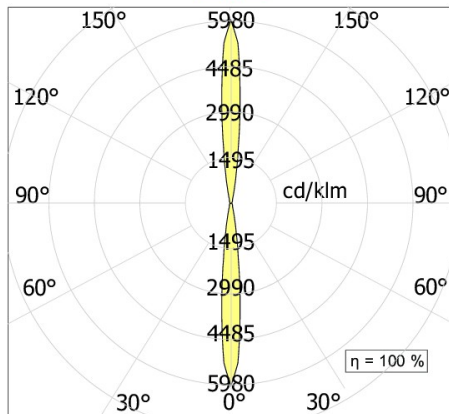

**MANINE Indoor 90-O horizontal double emission**     

code LT7110

**PRODUCT DESCRIPTION**

Wall indoor direct/diffused emission lamp, complete of 4x led 1,5W beam 16°, color rendering index CRI 80. White/painted cor-ten/graphite finishing direct/diffused emission lamp

**PRODUCT FEATURES**

Mounting method	wall
Lamps	LED
Wattage	4x1,5W
Color temperature	4000K
Color rendering index	80
Optics	14°
Finishing	white / painted cor-ten / Graphite
Source luminous flux	700lm
Luminous flux	395 lm
Fitting efficiency	66 lm/W
Chromaticity tolerance (initial 3 MacAdam)	
Estimated average life expectancy	50000h L70 B10 ta 25°C
Ballast	included
Mains voltage	220-240V / 50-60Hz
Energy efficiency class	A+
Weight	0,82 Kg
Protection degree	IP40
Adjustable	No
Drive-over	No
Walk-over	No
Circular shape	No
Oval shape	No
Soft-rotate & slide mechanism	No
Square shape	No

**MANINE BI LED 14°**

All the dimensions are detailed in millimeters: if not different stated

EN605981 compliant

Ci riserviamo la possibilità di apportare modifiche ai nostri prodotti in qualsiasi momento - We reserve the right to change our products at any time - En tous moment nous reservons le droit de modifier notre produits - Wir behalten uns vor, jederzeit Änderungen an unserem Produkten vorzunehmen - Nos reservamos en todo momento el derecho de realizar cambios en nuestros productos