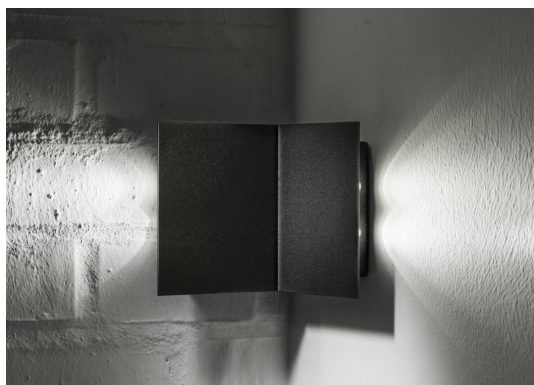

**MANINE Indoor 90-O horizontal double emission**     

code LT7110

**PRODUCT DESCRIPTION**

Wall indoor direct/diffused emission lamp, complete of 4x led 1,5W beam 16°, color rendering index CRI 80. White/painted cor-ten/graphite finishing direct/diffused emission lamp

**PRODUCT FEATURES**

Mounting method	wall
Lamps	LED
Wattage	4x1,5W
Color temperature	4000K
Color rendering index	80
Optics	14°
Finishing	white / painted cor-ten / Graphite
Source luminous flux	700lm
Luminous flux	395 lm
Fitting efficiency	66 lm/W
Chromaticity tolerance (initial 3 MacAdam)	
Estimated average life expectancy	50000h L70 B10 ta 25°C
Ballast	included
Mains voltage	220-240V / 50-60Hz
Energy efficiency class	A+
Weight	0,82 Kg
Protection degree	IP40
Adjustable	No
Drive-over	No
Walk-over	No
Circular shape	No
Oval shape	No
Soft-rotate & slide mechanism	No
Square shape	No

**MANINE BI LED 14°**

All the dimensions are detailed in millimeters: if not different stated

EN605981 compliant

Ci riserviamo la possibilità di apportare modifiche ai nostri prodotti in qualsiasi momento - We reserve the right to change our products at any time - En tous moment nous reservons le droit de modifier notre produits - Wir behalten uns vor, jederzeit Änderungen an unserem Produkten vorzunehmen - Nos reservamos en todo momento el derecho de realizar cambios en nuestros productos