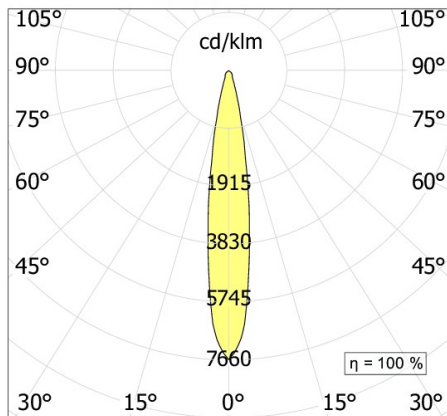

MANINE Indoor 90-V monovertical emission
code LT7112

PRODUCT DESCRIPTION

Wall indoor direct emission lamp, complete of 2x led 1,5W beam 16°, color rendering index CRI 80. White/painted cor-ten/graphite finishing direct emission lamp

PRODUCT FEATURES

Mounting method	wall
Lamps	LED
Wattage	2x1,5W
Color temperature	4000K
Color rendering index	80
Optics	14°
Finishing	white / painted cor-ten / Graphite
Source luminous flux	350lm
Luminous flux	198 lm
Fitting efficiency	66 lm/W
Chromaticity tolerance (initial 3 MacAdam)	
Estimated average life expectancy	50000h L70 B10 ta 25°C
Ballast	included
Mains voltage	220-240V / 50-60Hz
Energy efficiency class	A+
Weight	0,78 Kg
Protection degree	IP40
Adjustable	No
Drive-over	No
Walk-over	No
Circular shape	No
Oval shape	No
Soft-rotate & slide mechanism	No
Square shape	No

MANINE LED **14°**

All the dimensions are detailed in millimeters: if not different stated

EN605981 compliant

Ci riserviamo la possibilità di apportare modifiche ai nostri prodotti in qualsiasi momento - We reserve the right to change our products at any time - En tous moment nous reservons le droit de modifier notre produits - Wir behalten uns vor, jederzeit Änderungen an unserem Produkten vorzunehmen - Nos reservamos en todo momento el derecho de realizar cambios en nuestros productos