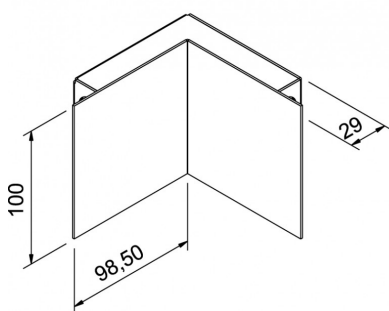

MANINE Indoor 90-V monovertical emission
code LT7112

PRODUCT DESCRIPTION

Wall indoor direct emission lamp, complete of 2x led 1,5W beam 16°, color rendering index CRI 80. White/painted cor-ten/graphite finishing direct emission lamp

PRODUCT FEATURES

Mounting method	wall
Lamps	LED
Wattage	2x1,5W
Color temperature	4000K
Color rendering index	80
Optics	14°
Finishing	white / painted cor-ten / Graphite
Source luminous flux	350lm
Luminous flux	198 lm
Fitting efficiency	66 lm/W
Chromaticity tolerance (initial 3 MacAdam)	
Estimated average life expectancy	50000h L70 B10 ta 25°C
Ballast	included
Mains voltage	220-240V / 50-60Hz
Energy efficiency class	A+
Weight	0,78 Kg
Protection degree	IP40
Adjustable	No
Drive-over	No
Walk-over	No
Circular shape	No
Oval shape	No
Soft-rotate & slide mechanism	No
Square shape	No

MANINE LED **14°**

All the dimensions are detailed in millimeters: if not different stated

EN605981 compliant

Ci riserviamo la possibilità di apportare modifiche ai nostri prodotti in qualsiasi momento - We reserve the right to change our products at any time - En tous moment nous reservons le droit de modifier notre produits - Wir behalten uns vor, jederzeit Änderungen an unserem Produkten vorzunehmen - Nos reservamos en todo momento el derecho de realizar cambios en nuestros productos