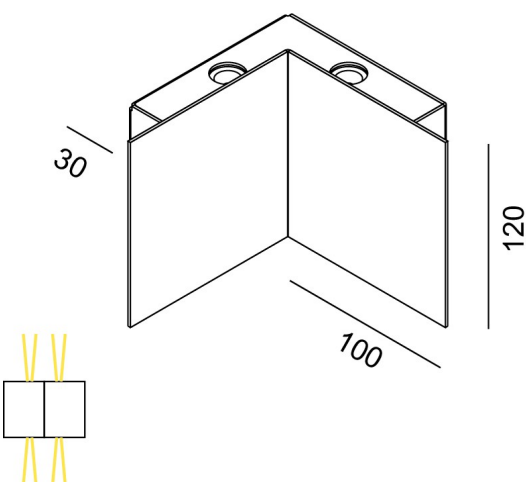

MANINE Indoor 90-V vertical biemission
code LT7114

PRODUCT DESCRIPTION

Wall indoor direct/diffused emission lamp, complete of 4x led 1,5W beam 16°, color rendering index CRI 80. White/painted cor-ten/graphite finishing direct/diffused emission lamp

PRODUCT FEATURES

Mounting method	wall
Lamps	LED
Wattage	4x1,5W
Color temperature	4000K
Color rendering index	80
Optics	14°
Finishing	white / painted cor-ten / Graphite
Source luminous flux	700lm
Luminous flux	395 lm
Fitting efficiency	66 lm/W
Chromaticity tolerance (initial 3 MacAdam)	
Estimated average life expectancy	50000h L70 B10 ta 25°C
Ballast	included
Mains voltage	220-240V / 50-60Hz
Energy efficiency class	A+
Weight	0,82 Kg
Protection degree	IP40
Adjustable	No
Drive-over	No
Walk-over	No
Circular shape	No
Oval shape	No
Soft-rotate & slide mechanism	No
Square shape	No

MANINE BI LED 14°

All the dimensions are detailed in millimeters: if not different stated

EN605981 compliant

Ci riserviamo la possibilità di apportare modifiche ai nostri prodotti in qualsiasi momento - We reserve the right to change our products at any time - En tous moment nous reservons le droit de modifier notre produits - Wir behalten uns vor, jederzeit Änderungen an unserem Produkten vorzunehmen - Nos reservamos en todo momento el derecho de realizar cambios en nuestros productos