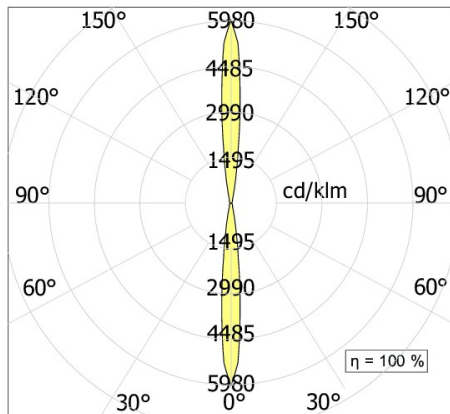

MANINE Indoor 90-V vertical biemission
code LT7114

PRODUCT DESCRIPTION

Wall indoor direct/diffused emission lamp, complete of 4x led 1,5W beam 16°, color rendering index CRI 80. White/painted cor-ten/graphite finishing direct/diffused emission lamp

PRODUCT FEATURES

Mounting method	wall
Lamps	LED
Wattage	4x1,5W
Color temperature	4000K
Color rendering index	80
Optics	14°
Finishing	white / painted cor-ten / Graphite
Source luminous flux	700lm
Luminous flux	395 lm
Fitting efficiency	66 lm/W
Chromaticity tolerance (initial 3 MacAdam)	
Estimated average life expectancy	50000h L70 B10 ta 25°C
Ballast	included
Mains voltage	220-240V / 50-60Hz
Energy efficiency class	A+
Weight	0,82 Kg
Protection degree	IP40
Adjustable	No
Drive-over	No
Walk-over	No
Circular shape	No
Oval shape	No
Soft-rotate & slide mechanism	No
Square shape	No

MANINE BI LED 14°

All the dimensions are detailed in millimeters: if not different stated

EN605981 compliant

Ci riserviamo la possibilità di apportare modifiche ai nostri prodotti in qualsiasi momento - We reserve the right to change our products at any time - En tous moment nous reservons le droit de modifier notre produits - Wir behalten uns vor, jederzeit Änderungen an unserem Produkten vorzunehmen - Nos reservamos en todo momento el derecho de realizar cambios en nuestros productos