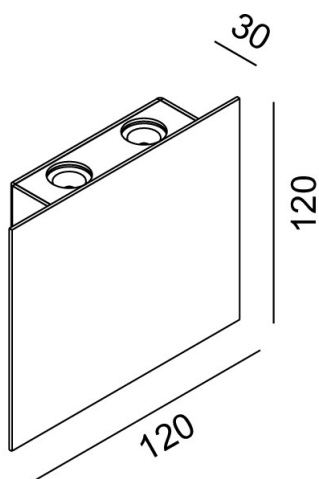

MANINE Indoor wall single emission

code LT7210

PRODUCT DESCRIPTION

Wall indoor direct emission lamp, complete of 2x led 1,5W beam 16°, color rendering index CRI 80. White/painted cor-ten/graphite finishing direct emission lamp. possible to be installed vertically

PRODUCT FEATURES

Mounting method	wall
Lamps	LED
Wattage	2x1,5W
Color temperature	4000K
Color rendering index	80
Optics	14°
Finishing	white / painted cor-ten / Graphite
Source luminous flux	350lm
Luminous flux	198 lm
Fitting efficiency	66 lm/W
Chromaticity tolerance (initial 3 MacAdam)	
Estimated average life expectancy	50000h L70 B10 ta 25°C
Ballast	included
Mains voltage	220-240V / 50-60Hz
Energy efficiency class	A+
Weight	0,52 Kg
Protection degree	IP40
Adjustable	No
Drive-over	No
Walk-over	No
Circular shape	No
Oval shape	No
Soft-rotate & slide mechanism	No
Square shape	No

MANINE LED **14°**

All the dimensions are detailed in millimeters: if not different stated

EN605981 compliant

Ci riserviamo la possibilità di apportare modifiche ai nostri prodotti in qualsiasi momento - We reserve the right to change our products at any time - En tous moment nous reservons le droit de modifier notre produits - Wir behalten uns vor, jederzeit Änderungen an unserem Produkten vorzunehmen - Nos reservamos en todo momento el derecho de realizar cambios en nuestros productos