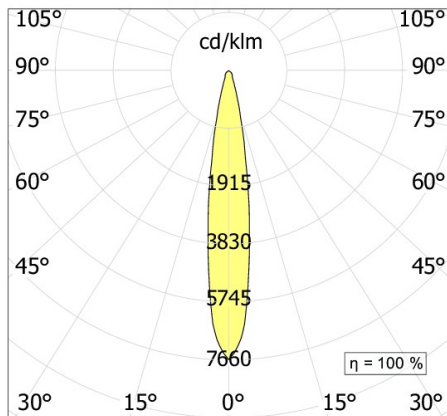

MANINE Indoor wall single emission

code LT7210

PRODUCT DESCRIPTION

Wall indoor direct emission lamp, complete of 2x led 1,5W beam 16°, color rendering index CRI 80. White/painted cor-ten/graphite finishing direct emission lamp. possible to be installed vertically

PRODUCT FEATURES

Mounting method	wall
Lamps	LED
Wattage	2x1,5W
Color temperature	4000K
Color rendering index	80
Optics	14°
Finishing	white / painted cor-ten / Graphite
Source luminous flux	350lm
Luminous flux	198 lm
Fitting efficiency	66 lm/W
Chromaticity tolerance (initial 3 MacAdam)	
Estimated average life expectancy	50000h L70 B10 ta 25°C
Ballast	included
Mains voltage	220-240V / 50-60Hz
Energy efficiency class	A+
Weight	0,52 Kg
Protection degree	IP40
Adjustable	No
Drive-over	No
Walk-over	No
Circular shape	No
Oval shape	No
Soft-rotate & slide mechanism	No
Square shape	No

MANINE LED **14°**

All the dimensions are detailed in millimeters: if not different stated

EN605981 compliant

Ci riserviamo la possibilità di apportare modifiche ai nostri prodotti in qualsiasi momento - We reserve the right to change our products at any time - En tous moment nous reservons le droit de modifier notre produits - Wir behalten uns vor, jederzeit Änderungen an unserem Produkten vorzunehmen - Nos reservamos en todo momento el derecho de realizar cambios en nuestros productos