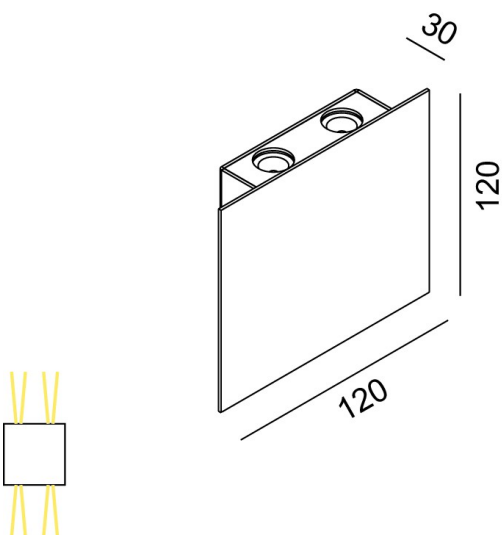

**MANINE Indoor wall double emission**

code LT7310

**PRODUCT DESCRIPTION**

Wall indoor direct/diffused emission lamp, complete of 4x led 1,5W beam 16°, color rendering index CRI 80. White/painted cor-ten/graphite finishing direct/diffused emission lamp. possible to be installed vertically

**PRODUCT FEATURES**

Mounting method	wall
Lamps	LED
Wattage	4x1,5W
Color temperature	4000K
Color rendering index	80
Optics	14°
Finishing	white / painted cor-ten / Graphite
Source luminous flux	700lm
Luminous flux	395 lm
Fitting efficiency	66 lm/W
Chromaticity tolerance (initial 3 MacAdam)	
Estimated average life expectancy	50000h L70 B10 ta 25°C
Ballast	included
Mains voltage	220-240V / 50-60Hz
Energy efficiency class	A+
Weight	0,56 Kg
Protection degree	IP40
Adjustable	No
Drive-over	No
Walk-over	No
Circular shape	No
Oval shape	No
Soft-rotate & slide mechanism	No
Square shape	No

**MANINE BI LED 14°**

All the dimensions are detailed in millimeters: if not different stated

EN605981 compliant

Ci riserviamo la possibilità di apportare modifiche ai nostri prodotti in qualsiasi momento - We reserve the right to change our products at any time - En tous moment nous reservons le droit de modifier notre produits - Wir behalten uns vor, jederzeit Änderungen an unserem Produkten vorzunehmen - Nos reservamos en todo momento el derecho de realizar cambios en nuestros productos