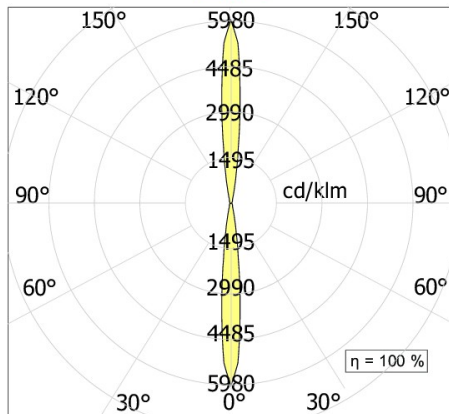

**MANINE Indoor wall double emission**

code LT7310

**PRODUCT DESCRIPTION**

Wall indoor direct/diffused emission lamp, complete of 4x led 1,5W beam 16°, color rendering index CRI 80. White/painted cor-ten/graphite finishing direct/diffused emission lamp. possible to be installed vertically

**PRODUCT FEATURES**

Mounting method	wall
Lamps	LED
Wattage	4x1,5W
Color temperature	4000K
Color rendering index	80
Optics	14°
Finishing	white / painted cor-ten / Graphite
Source luminous flux	700lm
Luminous flux	395 lm
Fitting efficiency	66 lm/W
Chromaticity tolerance (initial 3 MacAdam)	
Estimated average life expectancy	50000h L70 B10 ta 25°C
Ballast	included
Mains voltage	220-240V / 50-60Hz
Energy efficiency class	A+
Weight	0,56 Kg
Protection degree	IP40
Adjustable	No
Drive-over	No
Walk-over	No
Circular shape	No
Oval shape	No
Soft-rotate & slide mechanism	No
Square shape	No

**MANINE BI LED 14°**

All the dimensions are detailed in millimeters: if not different stated

EN605981 compliant

Ci riserviamo la possibilità di apportare modifiche ai nostri prodotti in qualsiasi momento - We reserve the right to change our products at any time - En tous moment nous reservons le droit de modifier notre produits - Wir behalten uns vor, jederzeit Änderungen an unserem Produkten vorzunehmen - Nos reservamos en todo momento el derecho de realizar cambios en nuestros productos