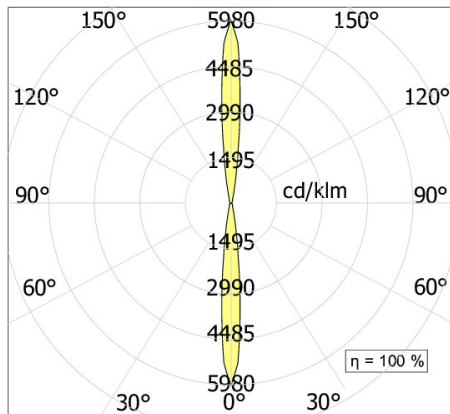

MANINE Indoor 270-O horizontal double emiss     

code LT7000

PRODUCT DESCRIPTION

Wall indoor direct/diffused emission lamp, complete of 4x led 1,5W beam 16°, color rendering index CRI 80. White/painted cor-ten/graphite finishing direct/diffused emission lamp

PRODUCT FEATURES

Mounting method	wall
Lamps	LED
Wattage	4x1,5W
Color temperature	3000K
Color rendering index	80
Optics	14°
Finishing	white / painted cor-ten / Graphite
Source luminous flux	656lm
Luminous flux	368 lm
Fitting efficiency	61 lm/W
Chromaticity tolerance (initial 3 MacAdam)	
Estimated average life expectancy	50000h L70 B10 ta 25°C
Ballast	included
Energy efficiency class	A+
Weight	0,82 Kg
Protection degree	IP40
Adjustable	No
Drive-over	No
Walk-over	No
Circular shape	No
Oval shape	No
Soft-rotate & slide mechanism	No
Square shape	No

MANINE BI LED 14°

All the dimensions are detailed in millimeters: if not different stated

EN605981 compliant

Ci riserviamo la possibilità di apportare modifiche ai nostri prodotti in qualsiasi momento - We reserve the right to change our products at any time - En tous moment nous reservons le droit de modifier notre produits - Wir behalten uns vor, jederzeit Änderungen an unserem Produkten vorzunehmen - Nos reservamos en todo momento el derecho de realizar cambios en nuestros productos