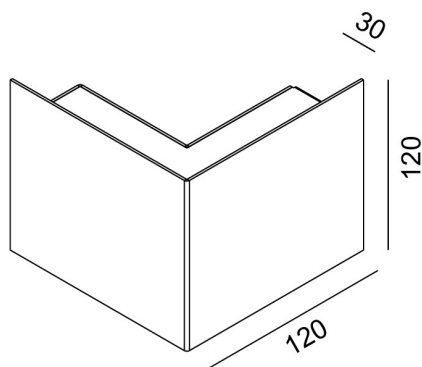

MANINE Indoor 270-O horizontal double emiss     

code LT7000

PRODUCT DESCRIPTION

Wall indoor direct/diffused emission lamp, complete of 4x led 1,5W beam 16°, color rendering index CRI 80. White/painted cor-ten/graphite finishing direct/diffused emission lamp

PRODUCT FEATURES

Mounting method	wall
Lamps	LED
Wattage	4x1,5W
Color temperature	3000K
Color rendering index	80
Optics	14°
Finishing	white / painted cor-ten / Graphite
Source luminous flux	656lm
Luminous flux	368 lm
Fitting efficiency	61 lm/W
Chromaticity tolerance (initial 3 MacAdam)	
Estimated average life expectancy	50000h L70 B10 ta 25°C
Ballast	included
Energy efficiency class	A+
Weight	0,82 Kg
Protection degree	IP40
Adjustable	No
Drive-over	No
Walk-over	No
Circular shape	No
Oval shape	No
Soft-rotate & slide mechanism	No
Square shape	No

MANINE BI LED 14°

All the dimensions are detailed in millimeters: if not different stated

EN605981 compliant

Ci riserviamo la possibilità di apportare modifiche ai nostri prodotti in qualsiasi momento - We reserve the right to change our products at any time - En tous moment nous reservons le droit de modifier notre produits - Wir behalten uns vor, jederzeit Änderungen an unserem Produkten vorzunehmen - Nos reservamos en todo momento el derecho de realizar cambios en nuestros productos