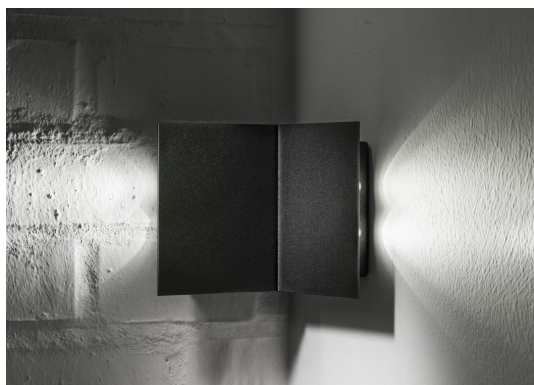

MANINE Indoor 90-O horizontal double emission     

code LT7100

PRODUCT DESCRIPTION

Wall indoor direct/diffused emission lamp, complete of 4x led 1,5W beam 16°, color rendering index CRI 80. White/painted cor-ten/graphite finishing direct/diffused emission lamp

PRODUCT FEATURES

Mounting method	wall
Lamps	LED
Wattage	4x1,5W
Color temperature	3000K
Color rendering index	80
Optics	14°
Finishing	white / painted cor-ten / Graphite
Source luminous flux	656lm
Luminous flux	368 lm
Fitting efficiency	61 lm/W
Chromaticity tolerance (initial 3 MacAdam)	
Estimated average life expectancy	50000h L70 B10 ta 25°C
Ballast	included
Mains voltage	220-240V / 50-60Hz
Energy efficiency class	A+
Weight	0,82 Kg
Protection degree	IP40
Adjustable	No
Drive-over	No
Walk-over	No
Circular shape	No
Oval shape	No
Soft-rotate & slide mechanism	No
Square shape	No

MANINE BI LED 14°

All the dimensions are detailed in millimeters: if not different stated

EN605981 compliant

Ci riserviamo la possibilità di apportare modifiche ai nostri prodotti in qualsiasi momento - We reserve the right to change our products at any time - En tous moment nous reservons le droit de modifier notre produits - Wir behalten uns vor, jederzeit Änderungen an unserem Produkten vorzunehmen - Nos reservamos en todo momento el derecho de realizar cambios en nuestros productos