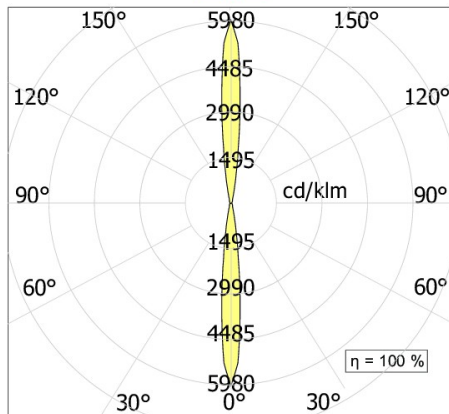

MANINE Indoor 90-O horizontal double emission     

code LT7100

PRODUCT DESCRIPTION

Wall indoor direct/diffused emission lamp, complete of 4x led 1,5W beam 16°, color rendering index CRI 80. White/painted cor-ten/graphite finishing direct/diffused emission lamp

PRODUCT FEATURES

Mounting method	wall
Lamps	LED
Wattage	4x1,5W
Color temperature	3000K
Color rendering index	80
Optics	14°
Finishing	white / painted cor-ten / Graphite
Source luminous flux	656lm
Luminous flux	368 lm
Fitting efficiency	61 lm/W
Chromaticity tolerance (initial 3 MacAdam)	
Estimated average life expectancy	50000h L70 B10 ta 25°C
Ballast	included
Mains voltage	220-240V / 50-60Hz
Energy efficiency class	A+
Weight	0,82 Kg
Protection degree	IP40
Adjustable	No
Drive-over	No
Walk-over	No
Circular shape	No
Oval shape	No
Soft-rotate & slide mechanism	No
Square shape	No

MANINE BI LED 14°

All the dimensions are detailed in millimeters: if not different stated

EN605981 compliant

Ci riserviamo la possibilità di apportare modifiche ai nostri prodotti in qualsiasi momento - We reserve the right to change our products at any time - En tous moment nous reservons le droit de modifier notre produits - Wir behalten uns vor, jederzeit Änderungen an unserem Produkten vorzunehmen - Nos reservamos en todo momento el derecho de realizar cambios en nuestros productos