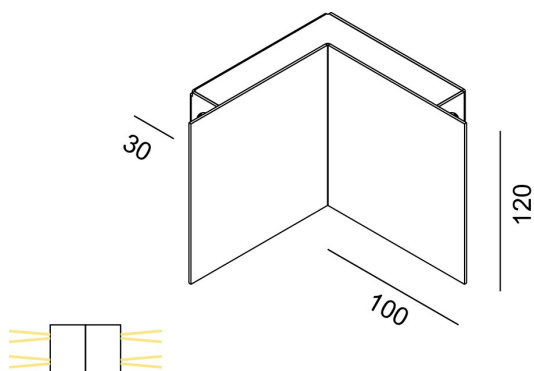

MANINE Indoor 90-O horizontal double emission     

code LT7100

PRODUCT DESCRIPTION

Wall indoor direct/diffused emission lamp, complete of 4x led 1,5W beam 16°, color rendering index CRI 80. White/painted cor-ten/graphite finishing direct/diffused emission lamp

PRODUCT FEATURES

Mounting method	wall
Lamps	LED
Wattage	4x1,5W
Color temperature	3000K
Color rendering index	80
Optics	14°
Finishing	white / painted cor-ten / Graphite
Source luminous flux	656lm
Luminous flux	368 lm
Fitting efficiency	61 lm/W
Chromaticity tolerance (initial 3 MacAdam)	
Estimated average life expectancy	50000h L70 B10 ta 25°C
Ballast	included
Mains voltage	220-240V / 50-60Hz
Energy efficiency class	A+
Weight	0,82 Kg
Protection degree	IP40
Adjustable	No
Drive-over	No
Walk-over	No
Circular shape	No
Oval shape	No
Soft-rotate & slide mechanism	No
Square shape	No

MANINE BI LED 14°

All the dimensions are detailed in millimeters: if not different stated

EN605981 compliant

Ci riserviamo la possibilità di apportare modifiche ai nostri prodotti in qualsiasi momento - We reserve the right to change our products at any time - En tous moment nous reservons le droit de modifier notre produits - Wir behalten uns vor, jederzeit Änderungen an unserem Produkten vorzunehmen - Nos reservamos en todo momento el derecho de realizar cambios en nuestros productos