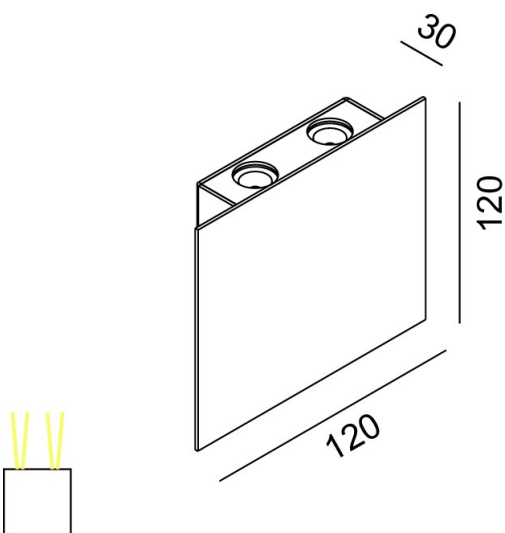

MANINE Indoor wall single emission

code LT7200

PRODUCT DESCRIPTION

Wall indoor direct emission lamp, complete of 2x led 1,5W beam 16°, color rendering index CRI 80. White/painted cor-ten/graphite finishing direct emission lamp. possible to be installed vertically

PRODUCT FEATURES

Mounting method	wall
Lamps	LED
Wattage	2x1,5W
Color temperature	3000K
Color rendering index	80
Optics	14°
Finishing	white / painted cor-ten / Graphite
Source luminous flux	328lm
Luminous flux	184 lm
Fitting efficiency	61 lm/W
Chromaticity tolerance (initial 3 MacAdam)	
Estimated average life expectancy	50000h L70 B10 ta 25°C
Ballast	included
Energy efficiency class	A+
Weight	0,52 Kg
Protection degree	IP40
Adjustable	No
Drive-over	No
Walk-over	No
Circular shape	No
Oval shape	No
Soft-rotate & slide mechanism	No
Square shape	No

MANINE LED **14°**

All the dimensions are detailed in millimeters: if not different stated

EN605981 compliant

Ci riserviamo la possibilità di apportare modifiche ai nostri prodotti in qualsiasi momento - We reserve the right to change our products at any time - En tous moment nous reservons le droit de modifier notre produits - Wir behalten uns vor, jederzeit Änderungen an unserem Produkten vorzunehmen - Nos reservamos en todo momento el derecho de realizar cambios en nuestros productos