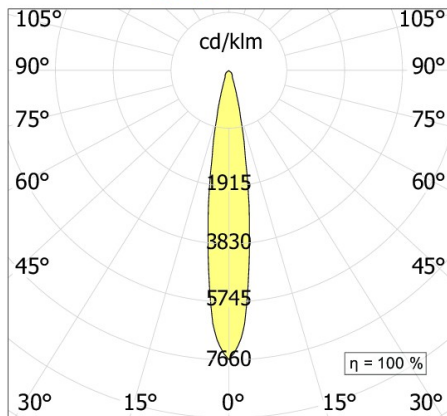

MANINE Indoor wall single emission

code LT7200

PRODUCT DESCRIPTION

Wall indoor direct emission lamp, complete of 2x led 1,5W beam 16°, color rendering index CRI 80. White/painted cor-ten/graphite finishing direct emission lamp. possible to be installed vertically

PRODUCT FEATURES

Mounting method	wall
Lamps	LED
Wattage	2x1,5W
Color temperature	3000K
Color rendering index	80
Optics	14°
Finishing	white / painted cor-ten / Graphite
Source luminous flux	328lm
Luminous flux	184 lm
Fitting efficiency	61 lm/W
Chromaticity tolerance (initial 3 MacAdam)	
Estimated average life expectancy	50000h L70 B10 ta 25°C
Ballast	included
Energy efficiency class	A+
Weight	0,52 Kg
Protection degree	IP40
Adjustable	No
Drive-over	No
Walk-over	No
Circular shape	No
Oval shape	No
Soft-rotate & slide mechanism	No
Square shape	No

MANINE LED **14°**

All the dimensions are detailed in millimeters: if not different stated

EN605981 compliant

Ci riserviamo la possibilità di apportare modifiche ai nostri prodotti in qualsiasi momento - We reserve the right to change our products at any time - En tous moment nous reservons le droit de modifier notre produits - Wir behalten uns vor, jederzeit Änderungen an unserem Produkten vorzunehmen - Nos reservamos en todo momento el derecho de realizar cambios en nuestros productos