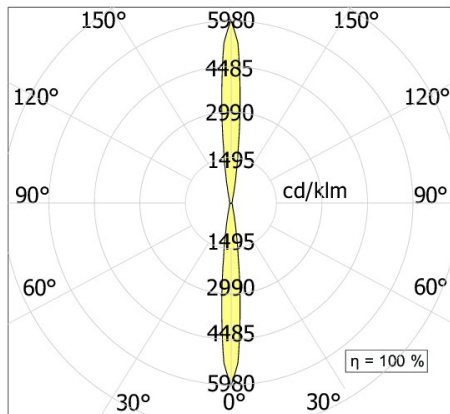

MANINE Indoor wall double emission

code LT7300

PRODUCT DESCRIPTION

Wall indoor direct/diffused emission lamp, complete of 4x led 1,5W beam 16°, color rendering index CRI 80. White/painted cor-ten/graphite finishing direct/diffused emission lamp. possible to be installed vertically

PRODUCT FEATURES

Mounting method	wall
Lamps	LED
Wattage	4x1,5W
Color temperature	3000K
Color rendering index	80
Optics	14°
Finishing	white / painted cor-ten / Graphite
Source luminous flux	656lm
Luminous flux	368 lm
Fitting efficiency	61 lm/W
Chromaticity tolerance (initial 3 MacAdam)	
Estimated average life expectancy	50000h L70 B10 ta 25°C
Ballast	included
Energy efficiency class	A+
Weight	0,56 Kg
Protection degree	IP40
Adjustable	No
Drive-over	No
Walk-over	No
Circular shape	No
Oval shape	No
Soft-rotate & slide mechanism	No
Square shape	No

MANINE BI LED 14°

All the dimensions are detailed in millimeters: if not different stated

EN605981 compliant

Ci riserviamo la possibilità di apportare modifiche ai nostri prodotti in qualsiasi momento - We reserve the right to change our products at any time - En tous moment nous reservons le droit de modifier notre produits - Wir behalten uns vor, jederzeit Änderungen an unserem Produkten vorzunehmen - Nos reservamos en todo momento el derecho de realizar cambios en nuestros productos