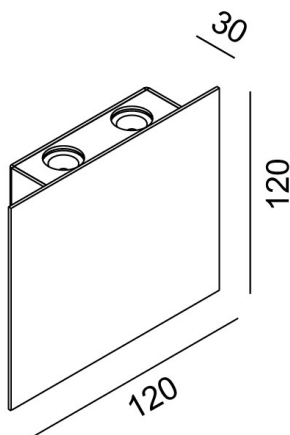

MANINE Indoor wall double emission

code LT7300

PRODUCT DESCRIPTION

Wall indoor direct/diffused emission lamp, complete of 4x led 1,5W beam 16°, color rendering index CRI 80. White/painted cor-ten/graphite finishing direct/diffused emission lamp. possible to be installed vertically

PRODUCT FEATURES

Mounting method	wall
Lamps	LED
Wattage	4x1,5W
Color temperature	3000K
Color rendering index	80
Optics	14°
Finishing	white / painted cor-ten / Graphite
Source luminous flux	656lm
Luminous flux	368 lm
Fitting efficiency	61 lm/W
Chromaticity tolerance (initial 3 MacAdam)	
Estimated average life expectancy	50000h L70 B10 ta 25°C
Ballast	included
Energy efficiency class	A+
Weight	0,56 Kg
Protection degree	IP40
Adjustable	No
Drive-over	No
Walk-over	No
Circular shape	No
Oval shape	No
Soft-rotate & slide mechanism	No
Square shape	No

MANINE BI LED 14°

All the dimensions are detailed in millimeters: if not different stated

EN605981 compliant

Ci riserviamo la possibilità di apportare modifiche ai nostri prodotti in qualsiasi momento - We reserve the right to change our products at any time - En tous moment nous reservons le droit de modifier notre produits - Wir behalten uns vor, jederzeit Änderungen an unserem Produkten vorzunehmen - Nos reservamos en todo momento el derecho de realizar cambios en nuestros productos