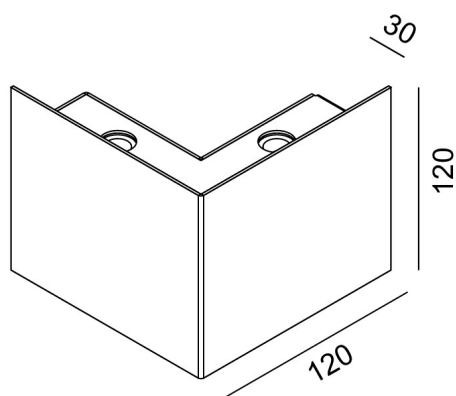

**MANINE Indoor 270-V vertical single emission**      

code LT7002

**PRODUCT DESCRIPTION**

Wall indoor direct emission lamp, complete of 2x led 1,5W beam 16°, color rendering index CRI 80. White/painted cor-ten/graphite finishing direct emission lamp

**PRODUCT FEATURES**

Mounting method	wall
Lamps	LED
Wattage	2x1,5W
Color temperature	3000K
Color rendering index	80
Optics	14°
Finishing	white / painted cor-ten / Graphite
Source luminous flux	328lm
Luminous flux	184 lm
Fitting efficiency	61 lm/W
Chromaticity tolerance (initial 3 MacAdam)	
Estimated average life expectancy	50000h L70 B10 ta 25°C
Ballast	included
Energy efficiency class	A+
Weight	0,78 Kg
Protection degree	IP40
Adjustable	No
Drive-over	No
Walk-over	No
Circular shape	No
Oval shape	No
Soft-rotate & slide mechanism	No
Square shape	No

**MANINE LED** **14°**

All the dimensions are detailed in millimeters: if not different stated

EN605981 compliant

Ci riserviamo la possibilità di apportare modifiche ai nostri prodotti in qualsiasi momento - We reserve the right to change our products at any time - En tous moment nous reservons le droit de modifier notre produits - Wir behalten uns vor, jederzeit Änderungen an unserem Produkten vorzunehmen - Nos reservamos en todo momento el derecho de realizar cambios en nuestros productos