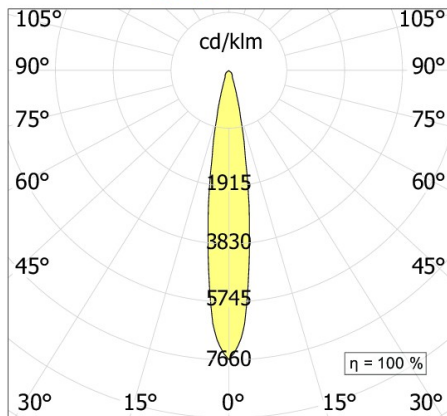

**MANINE Indoor 270-V vertical single emission**      

code LT7002

**PRODUCT DESCRIPTION**

Wall indoor direct emission lamp, complete of 2x led 1,5W beam 16°, color rendering index CRI 80. White/painted cor-ten/graphite finishing direct emission lamp

**PRODUCT FEATURES**

Mounting method	wall
Lamps	LED
Wattage	2x1,5W
Color temperature	3000K
Color rendering index	80
Optics	14°
Finishing	white / painted cor-ten / Graphite
Source luminous flux	328lm
Luminous flux	184 lm
Fitting efficiency	61 lm/W
Chromaticity tolerance (initial 3 MacAdam)	
Estimated average life expectancy	50000h L70 B10 ta 25°C
Ballast	included
Energy efficiency class	A+
Weight	0,78 Kg
Protection degree	IP40
Adjustable	No
Drive-over	No
Walk-over	No
Circular shape	No
Oval shape	No
Soft-rotate & slide mechanism	No
Square shape	No

**MANINE LED** **14°**

All the dimensions are detailed in millimeters: if not different stated

EN605981 compliant

Ci riserviamo la possibilità di apportare modifiche ai nostri prodotti in qualsiasi momento - We reserve the right to change our products at any time - En tous moment nous reservons le droit de modifier notre produits - Wir behalten uns vor, jederzeit Änderungen an unserem Produkten vorzunehmen - Nos reservamos en todo momento el derecho de realizar cambios en nuestros productos