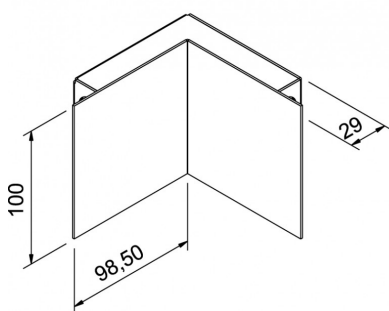

MANINE Indoor 90-V monovertical emission
code LT7102

PRODUCT DESCRIPTION

Wall indoor direct emission lamp, complete of 2x led 1,5W beam 16°, color rendering index CRI 80. White/painted cor-ten/graphite finishing direct emission lamp

PRODUCT FEATURES

Mounting method	wall
Lamps	LED
Wattage	2x1,5W
Color temperature	3000K
Color rendering index	80
Optics	14°
Finishing	white / painted cor-ten / Graphite
Source luminous flux	328lm
Luminous flux	184 lm
Fitting efficiency	61 lm/W
Chromaticity tolerance (initial 3 MacAdam)	
Estimated average life expectancy	50000h L70 B10 ta 25°C
Ballast	included
Mains voltage	220-240V / 50-60Hz
Energy efficiency class	A+
Weight	0,78 Kg
Protection degree	IP40
Adjustable	No
Drive-over	No
Walk-over	No
Circular shape	No
Oval shape	No
Soft-rotate & slide mechanism	No
Square shape	No

MANINE LED **14°**

All the dimensions are detailed in millimeters: if not different stated

EN605981 compliant

Ci riserviamo la possibilità di apportare modifiche ai nostri prodotti in qualsiasi momento - We reserve the right to change our products at any time - En tous moment nous reservons le droit de modifier notre produits - Wir behalten uns vor, jederzeit Änderungen an unserem Produkten vorzunehmen - Nos reservamos en todo momento el derecho de realizar cambios en nuestros productos