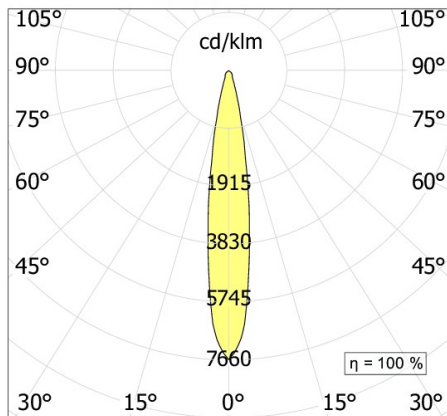

MANINE Indoor 90-V monovertical emission
code LT7102

PRODUCT DESCRIPTION

Wall indoor direct emission lamp, complete of 2x led 1,5W beam 16°, color rendering index CRI 80. White/painted cor-ten/graphite finishing direct emission lamp

PRODUCT FEATURES

Mounting method	wall
Lamps	LED
Wattage	2x1,5W
Color temperature	3000K
Color rendering index	80
Optics	14°
Finishing	white / painted cor-ten / Graphite
Source luminous flux	328lm
Luminous flux	184 lm
Fitting efficiency	61 lm/W
Chromaticity tolerance (initial 3 MacAdam)	
Estimated average life expectancy	50000h L70 B10 ta 25°C
Ballast	included
Mains voltage	220-240V / 50-60Hz
Energy efficiency class	A+
Weight	0,78 Kg
Protection degree	IP40
Adjustable	No
Drive-over	No
Walk-over	No
Circular shape	No
Oval shape	No
Soft-rotate & slide mechanism	No
Square shape	No

MANINE LED **14°**

All the dimensions are detailed in millimeters: if not different stated

EN605981 compliant

Ci riserviamo la possibilità di apportare modifiche ai nostri prodotti in qualsiasi momento - We reserve the right to change our products at any time - En tous moment nous reservons le droit de modifier notre produits - Wir behalten uns vor, jederzeit Änderungen an unserem Produkten vorzunehmen - Nos reservamos en todo momento el derecho de realizar cambios en nuestros productos