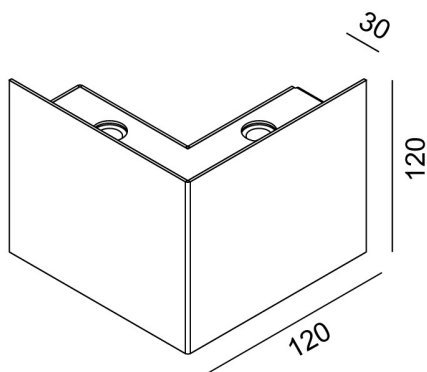

MANINE Indoor 270-V vertical double emission     

code LT7004

PRODUCT DESCRIPTION

Wall indoor direct/diffused emission lamp, complete of 4x led 1,5W beam 16°, color rendering index CRI 80. White/painted cor-ten/graphite finishing direct/diffused emission lamp

PRODUCT FEATURES

| | |
|--|------------------------------------|
| Mounting method | wall |
| Lamps | LED |
| Wattage | 4x1,5W |
| Color temperature | 3000K |
| Color rendering index | 80 |
| Optics | 14° |
| Finishing | white / painted cor-ten / Graphite |
| Source luminous flux | 656lm |
| Luminous flux | 368 lm |
| Fitting efficiency | 61 lm/W |
| Chromaticity tolerance (initial 3 MacAdam) | |
| Estimated average life expectancy | 50000h L70 B10 ta 25°C |
| Ballast | included |
| Energy efficiency class | A+ |
| Weight | 0,82 Kg |
| Protection degree | IP40 |
| Adjustable | No |
| Drive-over | No |
| Walk-over | No |
| Circular shape | No |
| Oval shape | No |
| Soft-rotate & slide mechanism | No |
| Square shape | No |

MANINE BI LED 14°

All the dimensions are detailed in millimeters: if not different stated

EN605981 compliant

Ci riserviamo la possibilità di apportare modifiche ai nostri prodotti in qualsiasi momento - We reserve the right to change our products at any time - En tous moment nous reservons le droit de modifier notre produits - Wir behalten uns vor, jederzeit Änderungen an unserem Produkten vorzunehmen - Nos reservamos en todo momento el derecho de realizar cambios en nuestros productos