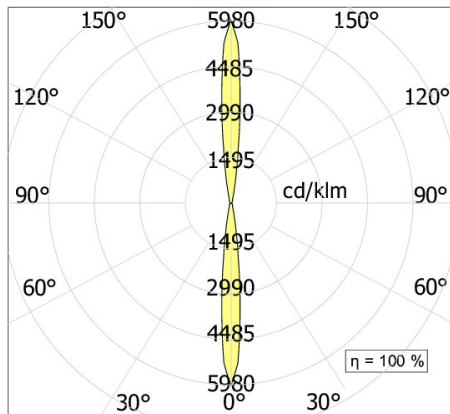

MANINE Indoor 270-V vertical double emission     

code LT7004

PRODUCT DESCRIPTION

Wall indoor direct/diffused emission lamp, complete of 4x led 1,5W beam 16°, color rendering index CRI 80. White/painted cor-ten/graphite finishing direct/diffused emission lamp

PRODUCT FEATURES

| | |
|--|------------------------------------|
| Mounting method | wall |
| Lamps | LED |
| Wattage | 4x1,5W |
| Color temperature | 3000K |
| Color rendering index | 80 |
| Optics | 14° |
| Finishing | white / painted cor-ten / Graphite |
| Source luminous flux | 656lm |
| Luminous flux | 368 lm |
| Fitting efficiency | 61 lm/W |
| Chromaticity tolerance (initial 3 MacAdam) | |
| Estimated average life expectancy | 50000h L70 B10 ta 25°C |
| Ballast | included |
| Energy efficiency class | A+ |
| Weight | 0,82 Kg |
| Protection degree | IP40 |
| Adjustable | No |
| Drive-over | No |
| Walk-over | No |
| Circular shape | No |
| Oval shape | No |
| Soft-rotate & slide mechanism | No |
| Square shape | No |

MANINE BI LED 14°

All the dimensions are detailed in millimeters: if not different stated

EN605981 compliant

Ci riserviamo la possibilità di apportare modifiche ai nostri prodotti in qualsiasi momento - We reserve the right to change our products at any time - En tous moment nous reservons le droit de modifier notre produits - Wir behalten uns vor, jederzeit Änderungen an unserem Produkten vorzunehmen - Nos reservamos en todo momento el derecho de realizar cambios en nuestros productos