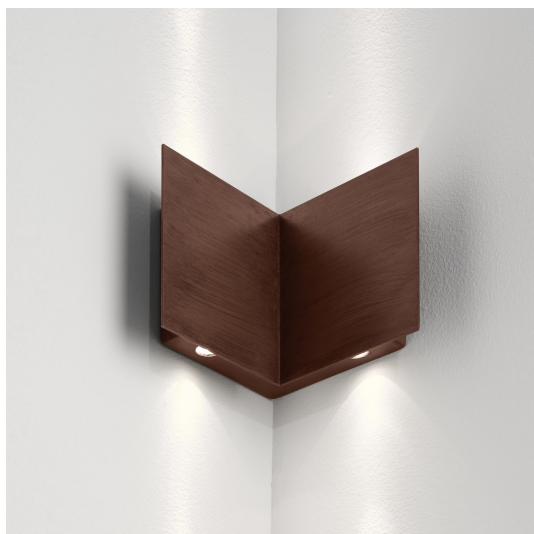

MANINE Indoor 90-V vertical biemission
code LT7104

PRODUCT DESCRIPTION

Wall indoor direct/diffused emission lamp, complete of 4x led 1,5W beam 16°, color rendering index CRI 80. White/painted cor-ten/graphite finishing direct/diffused emission lamp

PRODUCT FEATURES

Mounting method	wall
Lamps	LED
Wattage	4x1,5W
Color temperature	3000K
Color rendering index	80
Optics	14°
Finishing	white / painted cor-ten / Graphite
Source luminous flux	656lm
Luminous flux	368 lm
Fitting efficiency	61 lm/W
Chromaticity tolerance (initial 3 MacAdam)	
Estimated average life expectancy	50000h L70 B10 ta 25°C
Ballast	included
Mains voltage	220-240V / 50-60Hz
Energy efficiency class	A+
Weight	0,82 Kg
Protection degree	IP40
Adjustable	No
Drive-over	No
Walk-over	No
Circular shape	No
Oval shape	No
Soft-rotate & slide mechanism	No
Square shape	No

MANINE BI LED 14°

All the dimensions are detailed in millimeters: if not different stated

EN605981 compliant

Ci riserviamo la possibilità di apportare modifiche ai nostri prodotti in qualsiasi momento - We reserve the right to change our products at any time - En tous moment nous reservons le droit de modifier notre produits - Wir behalten uns vor, jederzeit Änderungen an unserem Produkten vorzunehmen - Nos reservamos en todo momento el derecho de realizar cambios en nuestros productos