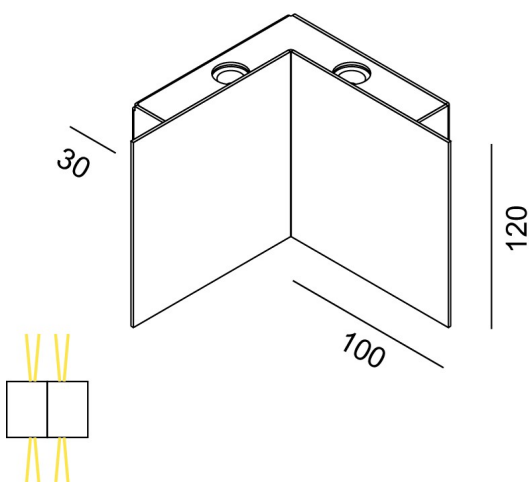

MANINE Indoor 90-V vertical biemission
code LT7104

PRODUCT DESCRIPTION

Wall indoor direct/diffused emission lamp, complete of 4x led 1,5W beam 16°, color rendering index CRI 80. White/painted cor-ten/graphite finishing direct/diffused emission lamp

PRODUCT FEATURES

Mounting method	wall
Lamps	LED
Wattage	4x1,5W
Color temperature	3000K
Color rendering index	80
Optics	14°
Finishing	white / painted cor-ten / Graphite
Source luminous flux	656lm
Luminous flux	368 lm
Fitting efficiency	61 lm/W
Chromaticity tolerance (initial 3 MacAdam)	
Estimated average life expectancy	50000h L70 B10 ta 25°C
Ballast	included
Mains voltage	220-240V / 50-60Hz
Energy efficiency class	A+
Weight	0,82 Kg
Protection degree	IP40
Adjustable	No
Drive-over	No
Walk-over	No
Circular shape	No
Oval shape	No
Soft-rotate & slide mechanism	No
Square shape	No

MANINE BI LED 14°

All the dimensions are detailed in millimeters: if not different stated

EN605981 compliant

Ci riserviamo la possibilità di apportare modifiche ai nostri prodotti in qualsiasi momento - We reserve the right to change our products at any time - En tous moment nous reservons le droit de modifier notre produits - Wir behalten uns vor, jederzeit Änderungen an unserem Produkten vorzunehmen - Nos reservamos en todo momento el derecho de realizar cambios en nuestros productos