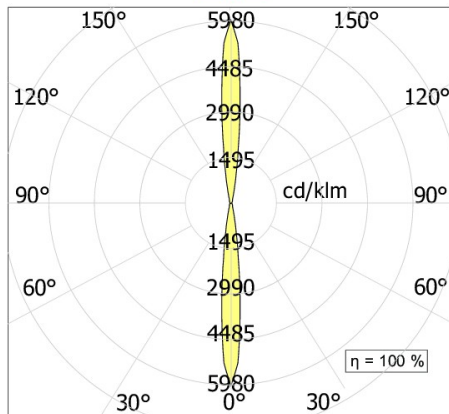

MANINE Indoor 90-V vertical biemission
code LT7104

PRODUCT DESCRIPTION

Wall indoor direct/diffused emission lamp, complete of 4x led 1,5W beam 16°, color rendering index CRI 80. White/painted cor-ten/graphite finishing direct/diffused emission lamp

PRODUCT FEATURES

Mounting method	wall
Lamps	LED
Wattage	4x1,5W
Color temperature	3000K
Color rendering index	80
Optics	14°
Finishing	white / painted cor-ten / Graphite
Source luminous flux	656lm
Luminous flux	368 lm
Fitting efficiency	61 lm/W
Chromaticity tolerance (initial 3 MacAdam)	
Estimated average life expectancy	50000h L70 B10 ta 25°C
Ballast	included
Mains voltage	220-240V / 50-60Hz
Energy efficiency class	A+
Weight	0,82 Kg
Protection degree	IP40
Adjustable	No
Drive-over	No
Walk-over	No
Circular shape	No
Oval shape	No
Soft-rotate & slide mechanism	No
Square shape	No

MANINE BI LED 14°

All the dimensions are detailed in millimeters: if not different stated

EN605981 compliant

Ci riserviamo la possibilità di apportare modifiche ai nostri prodotti in qualsiasi momento - We reserve the right to change our products at any time - En tous moment nous reservons le droit de modifier notre produits - Wir behalten uns vor, jederzeit Änderungen an unserem Produkten vorzunehmen - Nos reservamos en todo momento el derecho de realizar cambios en nuestros productos