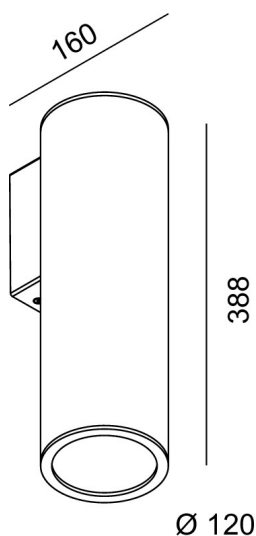

I-PIPEDI Outdoor wall R120A single emission

code PP532.930FD

PRODUCT DESCRIPTION

Wall outdoor direct emission lamp, complete of led 24,3W beam 24°, color rendering index CRI >90. White/black/painted cor-ten/graphite finishing direct emission lamp. x

PRODUCT FEATURES

Mounting method	wall
Wattage	1x24,3W
Color temperature	3000K
Color rendering index	>90
Optics	24°
Finishing	white / black / painted cor-ten / Graphite
Source luminous flux	2545 lm
Luminous flux	2160 lm
Fitting efficiency	89 lm/W
Chromaticity tolerance (initial 3 MacAdam)	
Estimated average life expectancy	3SDCM 50000h L90 B10 ta 25°C
Ballast	included
Protocol	dali
Energy efficiency class	A+
Dimension	H 388 mm D 120 mm
Protection degree	IP54
Adjustable	No
Drive-over	No
Walk-over	No
Circular shape	No
Oval shape	No
Soft-rotate & slide mechanism	No
Square shape	No