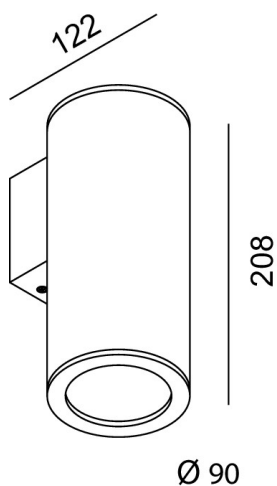

I-PIPEDI Outdoor wall R90A single emission

code PP521.930FD

PRODUCT DESCRIPTION

Wall outdoor direct emission lamp, complete of led 17W beam 24°, color rendering index CRI >90. White/black/painted cor-ten/graphite finishing direct emission lamp. x

PRODUCT FEATURES

Mounting method	wall
Lamps	LED
Wattage	1x17W
Color temperature	3000K
Color rendering index	>90
Optics	24°
Finishing	white / black / painted cor-ten / Graphite
Source luminous flux	1925 lm
Luminous flux	1645 lm
Fitting efficiency	97 lm/W
Chromaticity tolerance (initial 3 MacAdam)	
Estimated average life expectancy	3SDCM 50000h L90 B10 ta 25°C
Ballast	included
Protocol	dali
Energy efficiency class	A+
Dimension	H 208 mm D 90 mm
Protection degree	IP54
Adjustable	No
Drive-over	No
Walk-over	No
Circular shape	No
Oval shape	No
Soft-rotate & slide mechanism	No
Square shape	No

All the dimensions are detailed in millimeters: if not different stated

EN605981 compliant

Ci riserviamo la possibilità di apportare modifiche ai nostri prodotti in qualsiasi momento - We reserve the right to change our products at any time - En tous moment nous reservons le droit de modifier notre produits - Wir behalten uns vor, jederzeit Änderungen an unserem Produkten vorzunehmen - Nos reservamos en todo momento el derecho de realizar cambios en nuestros productos