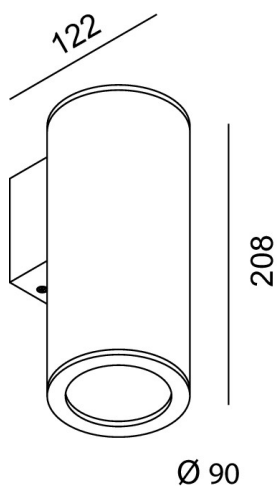

**I-PIPEDI Outdoor wall R90A single emission**

code PP521.930W

**PRODUCT DESCRIPTION**

Wall outdoor direct emission lamp, complete of led 17W beam 38°, color rendering index CRI >90. White/black/painted cor-ten/graphite finishing direct emission lamp. x

**PRODUCT FEATURES**

Mounting method	wall
Lamps	LED
Wattage	1x17W
Color temperature	3000K
Color rendering index	>90
Optics	38°
Finishing	white / black / painted cor-ten / Graphite
Source luminous flux	1925 lm
Luminous flux	1730 lm
Fitting efficiency	102 lm/W
Chromaticity tolerance (initial 3 MacAdam)	
Estimated average life expectancy	3SDCM 50000h L90 B10 ta 25°C
Ballast	included
Protocol	On/Off
Energy efficiency class	A+
Dimension	H 208 mm D 90 mm
Protection degree	IP54
Adjustable	No
Drive-over	No
Walk-over	No
Circular shape	No
Oval shape	No
Soft-rotate & slide mechanism	No
Square shape	No

All the dimensions are detailed in millimeters: if not different stated

EN605981 compliant

Ci riserviamo la possibilità di apportare modifiche ai nostri prodotti in qualsiasi momento - We reserve the right to change our products at any time - En tous moment nous reservons le droit de modifier notre produits - Wir behalten uns vor, jederzeit Änderungen an unserem Produkten vorzunehmen - Nos reservamos en todo momento el derecho de realizar cambios en nuestros productos