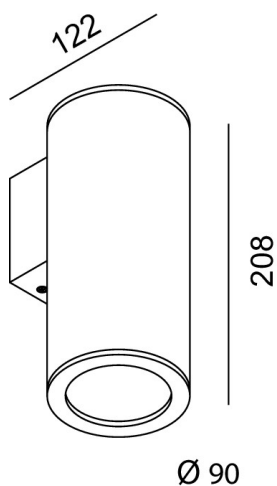

I-PIPEDI Outdoor wall R90A single emission

code PP521.930WD

PRODUCT DESCRIPTION

Wall outdoor direct emission lamp, complete of led 17W beam 38°, color rendering index CRI >90. White/black/painted cor-ten/graphite finishing direct emission lamp. x

PRODUCT FEATURES

Mounting method	wall
Lamps	LED
Wattage	1x17W
Color temperature	3000K
Color rendering index	>90
Optics	38°
Finishing	white / black / painted cor-ten / Graphite
Source luminous flux	1925 lm
Luminous flux	1730 lm
Fitting efficiency	102 lm/W
Chromaticity tolerance (initial 3 MacAdam)	
Estimated average life expectancy	3SDCM 50000h L90 B10 ta 25°C
Ballast	included
Protocol	dali
Energy efficiency class	A+
Dimension	H 208 mm D 90 mm
Protection degree	IP54
Adjustable	No
Drive-over	No
Walk-over	No
Circular shape	No
Oval shape	No
Soft-rotate & slide mechanism	No
Square shape	No

All the dimensions are detailed in millimeters: if not different stated

EN605981 compliant

Ci riserviamo la possibilità di apportare modifiche ai nostri prodotti in qualsiasi momento - We reserve the right to change our products at any time - En tous moment nous reservons le droit de modifier notre produits - Wir behalten uns vor, jederzeit Änderungen an unserem Produkten vorzunehmen - Nos reservamos en todo momento el derecho de realizar cambios en nuestros productos