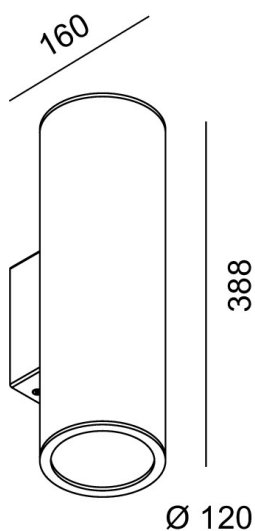

I-PIEDI Outdoor wall R120A2 double emission 

code PP632.930FD

PRODUCT DESCRIPTION

Wall outdoor direct/diffused emission lamp, complete of 2x led 24,3W beam 24°, color rendering index CRI >90. White/black/painted cor-ten/graphite finishing direct/diffused emission lamp. x

PRODUCT FEATURES

Mounting method	wall
Wattage	2x24,3W
Color temperature	3000K
Color rendering index	>90
Optics	24°
Finishing	white / black / painted cor-ten / Graphite
Source luminous flux	5090 lm
Luminous flux	4320 lm
Fitting efficiency	89 lm/W
Chromaticity tolerance (initial 3 MacAdam)	
Estimated average life expectancy	3SDCM 50000h L90 B10 ta 25°C
Ballast	included
Protocol	dali
Energy efficiency class	A+
Dimension	H 388 mm D 120 mm
Protection degree	IP54
Adjustable	No
Drive-over	No
Walk-over	No
Circular shape	No
Oval shape	No
Soft-rotate & slide mechanism	No
Square shape	No

All the dimensions are detailed in millimeters: if not different stated

EN605981 compliant

Ci riserviamo la possibilità di apportare modifiche ai nostri prodotti in qualsiasi momento - We reserve the right to change our products at any time - En tous moment nous reservons le droit de modifier notre produits - Wir behalten uns vor, jederzeit Änderungen an unserem Produkten vorzunehmen - Nos reservamos en todo momento el derecho de realizar cambios en nuestros productos