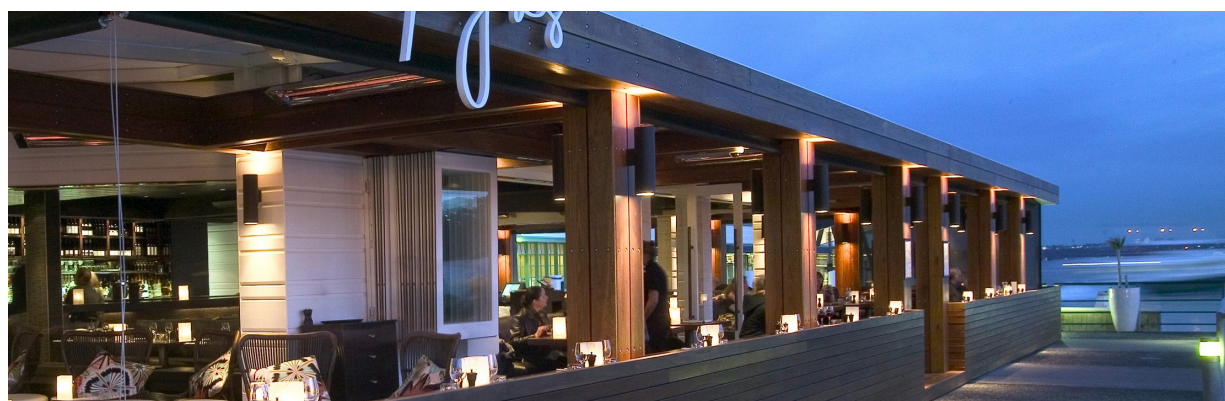

PRODUCT FEATURES

Mounting method	wall
Wattage	2x24,3W
Color temperature	3000K
Color rendering index	>90
Optics	38°
Finishing	white / black / painted cor-ten / Graphite
Source luminous flux	5090 lm
Luminous flux	4860 lm
Fitting efficiency	100 lm/W
Chromaticity tolerance (initial 3 MacAdam)	
Estimated average life expectancy	3SDCM 50000h L90 B10 ta 25°C
Ballast	included
Protocol	On/Off
Energy efficiency class	A+
Dimension	H 388 mm D 120 mm
Protection degree	IP54
Adjustable	No
Drive-over	No
Walk-over	No
Circular shape	No
Oval shape	No
Soft-rotate & slide mechanism	No
Square shape	No
Exagonal shape	No
Rectangular shape	No