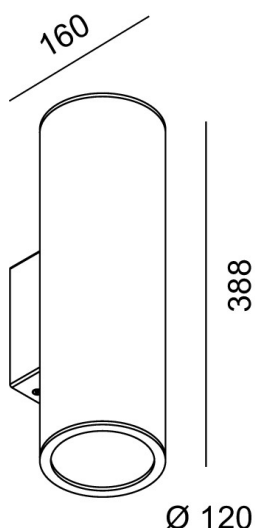

**I-PIEDI Outdoor wall R120A2 double emission**    

code PP632.930W

**PRODUCT DESCRIPTION**

Wall outdoor direct/diffused emission lamp, complete of 2x led 24,3W beam 38°, color rendering index CRI >90. White/black/painted cor-ten/graphite finishing direct/diffused emission lamp. x

**PRODUCT FEATURES**

Mounting method	wall
Wattage	2x24,3W
Color temperature	3000K
Color rendering index	>90
Optics	38°
Finishing	white / black / painted cor-ten / Graphite
Source luminous flux	5090 lm
Luminous flux	4860 lm
Fitting efficiency	100 lm/W
Chromaticity tolerance (initial 3 MacAdam)	
Estimated average life expectancy	3SDCM 50000h L90 B10 ta 25°C
Ballast	included
Protocol	On/Off
Energy efficiency class	A+
Dimension	H 388 mm D 120 mm
Protection degree	IP54
Adjustable	No
Drive-over	No
Walk-over	No
Circular shape	No
Oval shape	No
Soft-rotate & slide mechanism	No
Square shape	No
Exagonal shape	No
Rectangular shape	No

All the dimensions are detailed in millimeters: if not different stated

EN605981 compliant

Ci riserviamo la possibilità di apportare modifiche ai nostri prodotti in qualsiasi momento - We reserve the right to change our products at any time - En tous moment nous reservons le droit de modifier notre produits - Wir behalten uns vor, jederzeit Änderungen an unserem Produkten vorzunehmen - Nos reservamos en todo momento el derecho de realizar cambios en nuestros productos