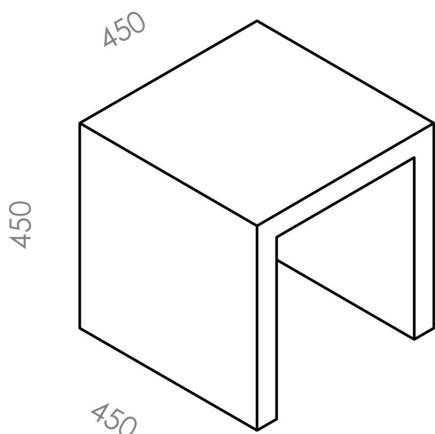

ICEMENTI Ceiling outdoor panchetto

code IC410.8

PRODUCT DESCRIPTION

Floor outdoor fixture, complete of led 3,9W, color rendering index CRI >80. Body in CementoPiuma, lightweigh fiber concrete, with "smoothed concrete" hand-crafted finishing. Asymmetrical emission lens and steel mounting plate for fixture to the floor. Non-electrified version also available. Seat conforms to standard UNI 11306 of 02.2009

PRODUCT FEATURES

Mounting method	floor
Wattage	3,9W
Color temperature	2700K
Color rendering index	>80
Luminous flux	413 lm
Fitting efficiency	106 lm/W
Ballast	included
Energy efficiency class	A++
Weight	25 Kg
Dimension	450x450 H 450 mm
Protection degree	IP65
Adjustable	No
Drive-over	No
Walk-over	No
Circular shape	No
Oval shape	No
Soft-rotate & slide mechanism	No
Square shape	No
Exagonal shape	No
Rectangular shape	No