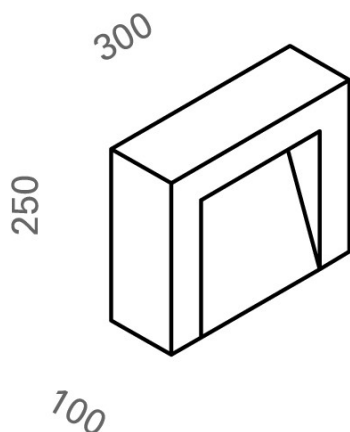

**ICEMENTI Ceiling outdoor cento3cento**

code IC110.8

**PRODUCT DESCRIPTION**

Floor outdoor direct emission lamp, complete of led 3,9W, color rendering index CRI >80. Body in CementoPiuma, lightweigh fiber concrete, with "smoothed concrete" hand-crafted finishing.

**PRODUCT FEATURES**

Mounting method	floor
Wattage	3,9W
Color temperature	2700K
Color rendering index	>80
Luminous flux	413 lm
Fitting efficiency	106 lm/W
Ballast	included
Energy efficiency class	A++
Weight	8 Kg
Dimension	100x300 H 250 mm
Protection degree	IP65
Adjustable	No
Drive-over	No
Walk-over	No
Circular shape	No
Oval shape	No
Soft-rotate & slide mechanism	No
Square shape	No
Exagonal shape	No
Rectangular shape	No