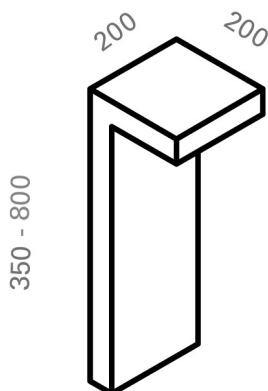

**ICEMENTI Ceiling outdoor pastorale**

code IC310.8

**PRODUCT DESCRIPTION**

Floor outdoor direct emission lamp, complete of led 8W, color rendering index CRI >80. Body in CementoLight, hand-crafted finishing.

**PRODUCT FEATURES**

Mounting method	floor
Wattage	8W
Color temperature	2700K
Color rendering index	>80
Optics	150x60°
Luminous flux	747 lm
Fitting efficiency	93 lm/W
Ballast	included
Energy efficiency class	A++
Weight	8 Kg
Dimension	200x200 H 350 mm
Protection degree	IP65
Adjustable	No
Drive-over	No
Walk-over	No
Circular shape	No
Oval shape	No
Soft-rotate & slide mechanism	No
Square shape	No
Exagonal shape	No
Rectangular shape	No