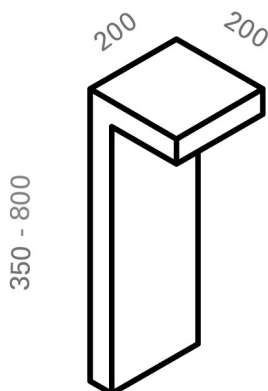

ICEMENTI Ceiling outdoor pastorale

code IC311.8

PRODUCT DESCRIPTION

Floor outdoor direct emission lamp, complete of led 8W, color rendering index CRI >80. Body in CementoLight, hand-crafted finishing.

PRODUCT FEATURES

Mounting method	floor
Wattage	8W
Color temperature	2700K
Color rendering index	>80
Optics	150x30°
Luminous flux	747 lm
Fitting efficiency	93 lm/W
Ballast	included
Energy efficiency class	A++
Weight	11 Kg
Dimension	200x200 H 800 mm
Protection degree	IP65
Adjustable	No
Drive-over	No
Walk-over	No
Circular shape	No
Oval shape	No
Soft-rotate & slide mechanism	No
Square shape	No
Exagonal shape	No
Rectangular shape	No