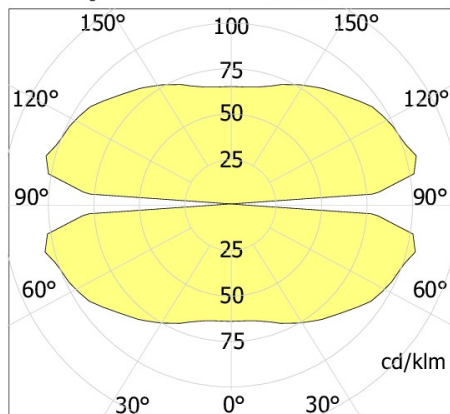

LBS Ceiling perimetric emission

code LB001.830

∅
(735-1035-1335)

PRODUCT DESCRIPTION

Ceiling indoor perimetric emission lamp circular shape, complete of linear led 18w/mt 168 led/mt 2200lm/mt 40W, color rendering index CRI >80, opal polycarbonate diffuser included. White/black finishing perimetric emission lamp. To be completed with power supply to be installed in a remote junction box

PRODUCT FEATURES

Mounting method	ceiling
Wattage	1x40W
Color rendering index	>80
Finishing	white / black
Source luminous flux	3000lm
Diffuser	opal polycarbonate
Luminous flux	3441 lm
Fitting efficiency	86 lm/W
Ballast	not included
Energy efficiency class	A+
Dimension	D 735 mm
Protection degree	IP40
Adjustable	No
Drive-over	No
Walk-over	No
Circular shape	Yes
Oval shape	No
Soft-rotate & slide mechanism	No
Square shape	No

LBS perimetral LED

All the dimensions are detailed in millimeters: if not different stated

EN605981 compliant

Ci riserviamo la possibilità di apportare modifiche ai nostri prodotti in qualsiasi momento - We reserve the right to change our products at any time - En tous moment nous reservons le droit de modifier notre produits - Wir behalten uns vor, jederzeit Änderungen an unserem Produkten vorzunehmen - Nos reservamos en todo momento el derecho de realizar cambios en nuestros productos