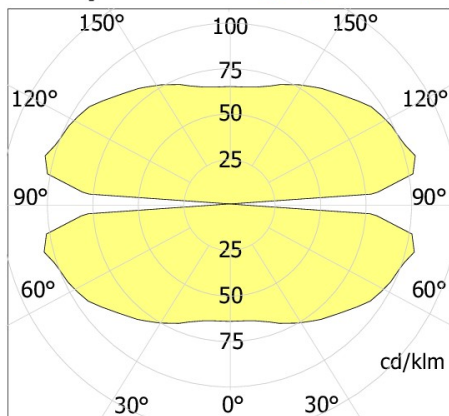

LBS Ceiling perimetric emission

code LB002.830

∅
(735-1035-1335)

PRODUCT DESCRIPTION

Ceiling indoor perimetric emission lamp circular shape, complete of linear led 18w/mt 168 led/mt 2200lm/mt 57W, color rendering index CRI >80, opal polycarbonate diffuser included. White/black finishing perimetric emission lamp. To be completed with power supply to be installed in a remote junction box

PRODUCT FEATURES

Mounting method	ceiling
Wattage	1x57W
Color rendering index	>80
Finishing	white / black
Source luminous flux	3000lm
Diffuser	opal polycarbonate
Luminous flux	4915 lm
Fitting efficiency	86 lm/W
Ballast	not included
Dimension	D 1035 mm
Protection degree	IP40
Adjustable	No
Drive-over	No
Walk-over	No
Circular shape	Yes
Oval shape	No
Soft-rotate & slide mechanism	No
Square shape	No

LBS perimetral LED

All the dimensions are detailed in millimeters: if not different stated

EN605981 compliant

Ci riserviamo la possibilità di apportare modifiche ai nostri prodotti in qualsiasi momento - We reserve the right to change our products at any time - En tous moment nous reservons le droit de modifier notre produits - Wir behalten uns vor, jederzeit Änderungen an unserem Produkten vorzunehmen - Nos reservamos en todo momento el derecho de realizar cambios en nuestros productos