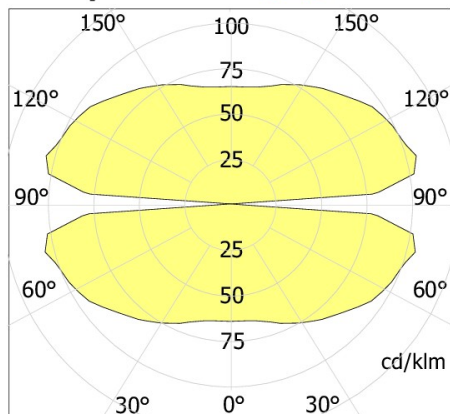

LBS Ceiling perimetric emission

code LB001.840

∅
(735-1035-1335)

PRODUCT DESCRIPTION

Ceiling indoor perimetric emission lamp circular shape, complete of linear led 18w/mt 168 led/mt 2300lm/mt 40W, color rendering index CRI >80, opal polycarbonate diffuser included. White/black finishing perimetric emission lamp. To be completed with power supply to be installed in a remote junction box

PRODUCT FEATURES

Mounting method	ceiling
Wattage	1x40W
Color rendering index	>80
Finishing	white / black
Source luminous flux	4000lm
Diffuser	opal polycarbonate
Luminous flux	3597 lm
Fitting efficiency	90 lm/W
Ballast	not included
Energy efficiency class	A+
Dimension	D 735 mm
Protection degree	IP40
Adjustable	No
Drive-over	No
Walk-over	No
Circular shape	Yes
Oval shape	No
Soft-rotate & slide mechanism	No
Square shape	No

LBS perimetral LED

All the dimensions are detailed in millimeters: if not different stated

EN605981 compliant

Ci riserviamo la possibilità di apportare modifiche ai nostri prodotti in qualsiasi momento - We reserve the right to change our products at any time - En tous moment nous reservons le droit de modifier notre produits - Wir behalten uns vor, jederzeit Änderungen an unserem Produkten vorzunehmen - Nos reservamos en todo momento el derecho de realizar cambios en nuestros productos