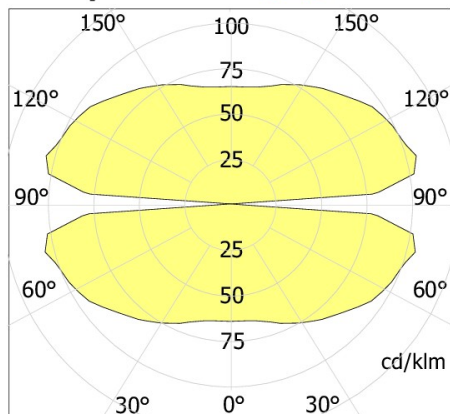

LBS Ceiling perimetric emission

code LB002.840

PRODUCT DESCRIPTION

Ceiling indoor perimetric emission lamp circular shape, complete of linear led 18w/mt 168 led/mt 2300lm/mt 57W, color rendering index CRI >80, opal polycarbonate diffuser included. White/black finishing perimetric emission lamp. To be completed with power supply to be installed in a remote junction box

PRODUCT FEATURES

Mounting method	ceiling
Wattage	1x57W
Color rendering index	>80
Finishing	white / black
Source luminous flux	4000lm
Diffuser	opal polycarbonate
Luminous flux	5138 lm
Fitting efficiency	90 lm/W
Ballast	not included
Energy efficiency class	A+
Dimension	D 1035 mm
Protection degree	IP40
Adjustable	No
Drive-over	No
Walk-over	No
Circular shape	Yes
Oval shape	No
Soft-rotate & slide mechanism	No
Square shape	No

LBS perimetral LED

All the dimensions are detailed in millimeters: if not different stated

EN605981 compliant

Ci riserviamo la possibilità di apportare modifiche ai nostri prodotti in qualsiasi momento - We reserve the right to change our products at any time - En tous moment nous reservons le droit de modifier notre produits - Wir behalten uns vor, jederzeit Änderungen an unserem Produkten vorzunehmen - Nos reservamos en todo momento el derecho de realizar cambios en nuestros productos