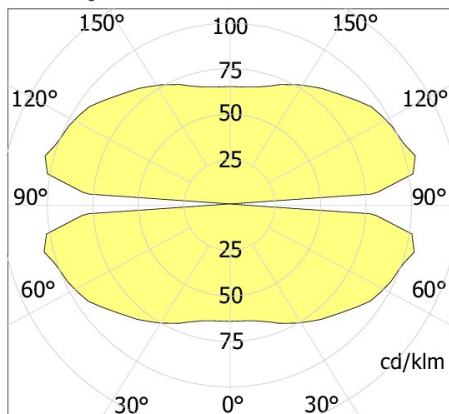

LBS Ceiling perimetric emission

code LB003.840

∅
(735-1035-1335)

PRODUCT DESCRIPTION

Ceiling indoor perimetric emission lamp circular shape, complete of linear led 18w/mt 168 led/mt 2300lm/mt 75W, color rendering index CRI >80, opal polycarbonate diffuser included. White/black finishing perimetric emission lamp. To be completed with power supply to be installed in a remote junction box

PRODUCT FEATURES

Mounting method	ceiling
Wattage	1x75W
Color rendering index	>80
Finishing	white / black
Source luminous flux	4000lm
Diffuser	opal polycarbonate
Luminous flux	6680 lm
Fitting efficiency	89 lm/W
Ballast	not included
Energy efficiency class	A+
Dimension	D 1335 mm
Protection degree	IP40
Adjustable	No
Drive-over	No
Walk-over	No
Circular shape	Yes
Oval shape	No
Soft-rotate & slide mechanism	No
Square shape	No

LBS perimetral LED

All the dimensions are detailed in millimeters: if not different stated

EN605981 compliant

Ci riserviamo la possibilità di apportare modifiche ai nostri prodotti in qualsiasi momento - We reserve the right to change our products at any time - En tous moment nous reservons le droit de modifier notre produits - Wir behalten uns vor, jederzeit Änderungen an unserem Produkten vorzunehmen - Nos reservamos en todo momento el derecho de realizar cambios en nuestros productos