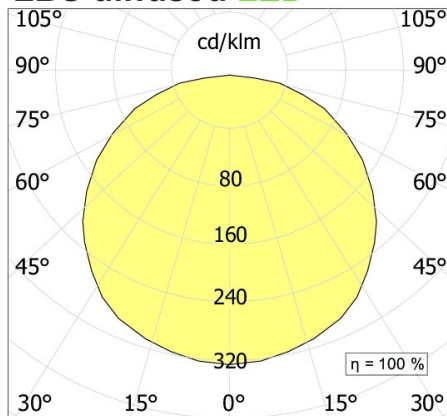

**LBS Ceiling direct/diffused emission**

code LB022.830D

**PRODUCT DESCRIPTION**

Ceiling indoor direct/diffused emission lamp circular shape, complete of led 96W, color rendering index CRI 80, opal polycarbonate diffuser included. White/black finishing direct/diffused emission lamp

**PRODUCT FEATURES**

Mounting method	ceiling
Lamps	LED
Wattage	96W
Color temperature	3000K
Color rendering index	80
Finishing	white / black
Source luminous flux	5915lm
Diffuser	opal polycarbonate
Luminous flux	6717 lm
Fitting efficiency	70 lm/W
Ballast	included
Protocol	dali touch & dim
Energy efficiency class	A+
Dimension	D 1035 mm
Protection degree	IP40
Adjustable	No
Drive-over	No
Walk-over	No
Circular shape	Yes
Oval shape	No
Soft-rotate & slide mechanism	No
Square shape	No

∅  
(735-1035-1335)

**LBS diffused LED**

All the dimensions are detailed in millimeters: if not different stated

EN605981 compliant

Ci riserviamo la possibilità di apportare modifiche ai nostri prodotti in qualsiasi momento - We reserve the right to change our products at any time - En tous moment nous reservons le droit de modifier notre produits - Wir behalten uns vor, jederzeit Änderungen an unserem Produkten vorzunehmen - Nos reservamos en todo momento el derecho de realizar cambios en nuestros productos