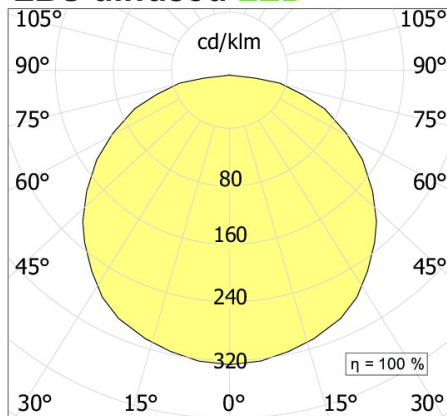

LBS Ceiling direct/diffused emission

code LB021.830D

PRODUCT DESCRIPTION

Ceiling indoor direct/diffused emission lamp circular shape, complete of led 48W, color rendering index CRI 80, opal polycarbonate diffuser included. White/black finishing direct/diffused emission lamp

PRODUCT FEATURES

Mounting method	ceiling
Lamps	LED
Wattage	48W
Color temperature	3000K
Color rendering index	80
Finishing	white / black
Source luminous flux	3358lm
Diffuser	opal polycarbonate
Luminous flux	3358 lm
Fitting efficiency	70 lm/W
Ballast	included
Protocol	dali touch & dim
Energy efficiency class	A+
Dimension	D 735 mm
Protection degree	IP40
Adjustable	No
Drive-over	No
Walk-over	No
Circular shape	Yes
Oval shape	No
Soft-rotate & slide mechanism	No
Square shape	No

Ø
(735-1035-1335)

LBS diffused LED

All the dimensions are detailed in millimeters: if not different stated

EN605981 compliant

Ci riserviamo la possibilità di apportare modifiche ai nostri prodotti in qualsiasi momento - We reserve the right to change our products at any time - En tous moment nous reservons le droit de modifier notre produits - Wir behalten uns vor, jederzeit Änderungen an unserm Produkten vorzunehmen - Nos reservamos en todo momento el derecho de realizar cambios en nuestros productos