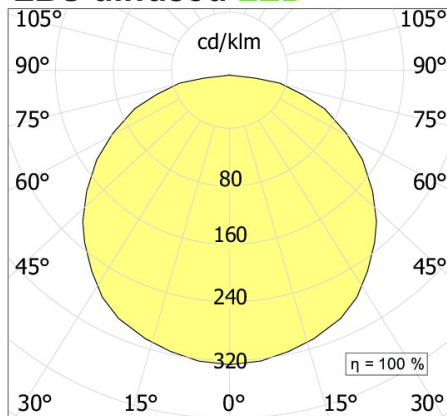

LBS Ceiling direct/diffused emission

code LB023.830D

PRODUCT DESCRIPTION

Ceiling indoor direct/diffused emission lamp circular shape, complete of led 168W, color rendering index CRI 80, opal polycarbonate diffuser included. White/black finishing direct/diffused emission lamp

PRODUCT FEATURES

Mounting method	ceiling
Lamps	LED
Wattage	168W
Color temperature	3000K
Color rendering index	80
Finishing	white / black
Source luminous flux	10351lm
Diffuser	opal polycarbonate
Luminous flux	11754 lm
Fitting efficiency	70 lm/W
Ballast	included
Protocol	dali touch & dim
Energy efficiency class	A+
Dimension	D 1335 mm
Protection degree	IP40
Adjustable	No
Drive-over	No
Walk-over	No
Circular shape	Yes
Oval shape	No
Soft-rotate & slide mechanism	No
Square shape	No

Ø
(735-1035-1335)

LBS diffused LED

All the dimensions are detailed in millimeters: if not different stated

EN605981 compliant

Ci riserviamo la possibilità di apportare modifiche ai nostri prodotti in qualsiasi momento - We reserve the right to change our products at any time - En tous moment nous reservons le droit de modifier notre produits - Wir behalten uns vor, jederzeit Änderungen an unserem Produkten vorzunehmen - Nos reservamos en todo momento el derecho de realizar cambios en nuestros productos