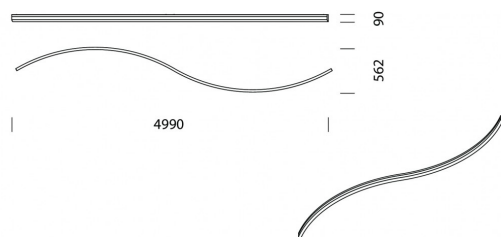

**LBS Ceiling S-curve**

code LB210.840

**PRODUCT DESCRIPTION**

Wall/ceiling indoor perimetric emission lamp, complete of linear led 18w/mt 168 led/mt 2300lm/mt 72W, color rendering index CRI 80, opal polycarbonate diffuser included. White/black finishing perimetric emission lamp. To be completed with power supply to be installed in a remote junction box

**PRODUCT FEATURES**

|                               |                    |
|-------------------------------|--------------------|
| Mounting method               | wall, ceiling      |
| Wattage                       | 72W                |
| Color rendering index         | 80                 |
| Finishing                     | white / black      |
| Source luminous flux          | 9200lm             |
| Diffuser                      | opal polycarbonate |
| Luminous flux                 | 6546 lm            |
| Fitting efficiency            | 91 lm/W            |
| Ballast                       | not included       |
| Energy efficiency class       | A+                 |
| Dimension                     | 562x L 4990 mm     |
| Protection degree             | IP40               |
| Adjustable                    | No                 |
| Drive-over                    | No                 |
| Walk-over                     | No                 |
| Circular shape                | No                 |
| Oval shape                    | No                 |
| Soft-rotate & slide mechanism | No                 |
| Square shape                  | No                 |