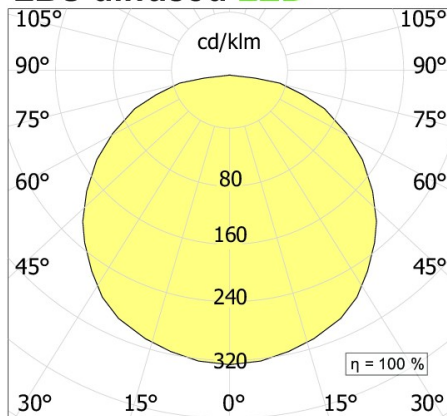

LBS Ceiling direct/diffused emission

code LB021.840D

PRODUCT DESCRIPTION

Ceiling indoor direct/diffused emission lamp circular shape, complete of led 48W, color rendering index CRI 80, opal polycarbonate diffuser included. White/black finishing direct/diffused emission lamp

PRODUCT FEATURES

Mounting method	ceiling
Wattage	48W
Color rendering index	80
Finishing	white / black
Source luminous flux	3862lm
Diffuser	opal polycarbonate
Luminous flux	3842 lm
Fitting efficiency	80 lm/W
Ballast	included
Protocol	dali touch & dim
Energy efficiency class	A+
Dimension	D 735 mm
Protection degree	IP40
Adjustable	No
Drive-over	No
Walk-over	No
Circular shape	Yes
Oval shape	No
Soft-rotate & slide mechanism	No
Square shape	No

ø
(735-1035-1335)

LBS diffused LED

All the dimensions are detailed in millimeters: if not different stated

EN605981 compliant

Ci riserviamo la possibilità di apportare modifiche ai nostri prodotti in qualsiasi momento - We reserve the right to change our products at any time - En tous moment nous reservons le droit de modifier notre produits - Wir behalten uns vor, jederzeit Änderungen an unserem Produkten vorzunehmen - Nos reservamos en todo momento el derecho de realizar cambios en nuestros productos