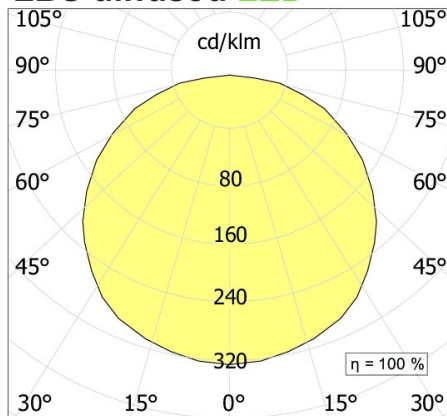

LBS Ceiling direct/diffused emission

code LB022.840D

PRODUCT DESCRIPTION

Ceiling indoor direct/diffused emission lamp circular shape, complete of led 96W, color rendering index CRI 80, opal polycarbonate diffuser included. White/black finishing direct/diffused emission lamp

PRODUCT FEATURES

Mounting method	ceiling
Wattage	96W
Color rendering index	80
Finishing	white / black
Source luminous flux	7723lm
Diffuser	opal polycarbonate
Luminous flux	7684 lm
Fitting efficiency	80 lm/W
Ballast	included
Protocol	dali touch & dim
Energy efficiency class	A+
Dimension	D 1035 mm
Protection degree	IP40
Adjustable	No
Drive-over	No
Walk-over	No
Circular shape	Yes
Oval shape	No
Soft-rotate & slide mechanism	No
Square shape	No

Ø
(735-1035-1335)

LBS diffused LED

All the dimensions are detailed in millimeters: if not different stated

EN605981 compliant

Ci riserviamo la possibilità di apportare modifiche ai nostri prodotti in qualsiasi momento - We reserve the right to change our products at any time - En tous moment nous reservons le droit de modifier notre produits - Wir behalten uns vor, jederzeit Änderungen an unserem Produkten vorzunehmen - Nos reservamos en todo momento el derecho de realizar cambios en nuestros productos