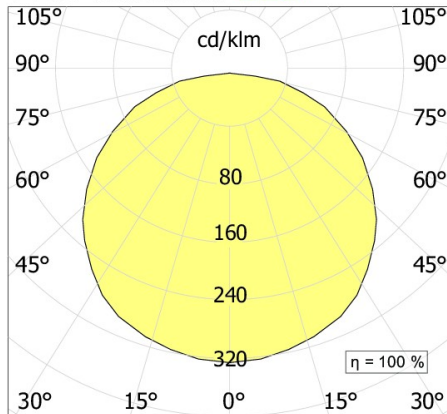

LBS Ceiling direct/diffused emission

code LB023.840D

PRODUCT DESCRIPTION

Ceiling indoor direct/diffused emission lamp circular shape, complete of led 168W, color rendering index CRI >80, opal polycarbonate diffuser included. White/black finishing direct/diffused emission lamp

PRODUCT FEATURES

Mounting method	ceiling
Wattage	168W
Color rendering index	>80
Finishing	white / black
Source luminous flux	13516lm
Diffuser	opal polycarbonate
Luminous flux	13447 lm
Fitting efficiency	80 lm/W
Ballast	included
Protocol	dali touch & dim
Energy efficiency class	A+
Dimension	D 1335 mm
Protection degree	IP40
Adjustable	No
Drive-over	No
Walk-over	No
Circular shape	Yes
Oval shape	No
Soft-rotate & slide mechanism	No
Square shape	No

Ø
(735-1035-1335)

LBS diffused LED

All the dimensions are detailed in millimeters: if not different stated

EN605981 compliant

Ci riserviamo la possibilità di apportare modifiche ai nostri prodotti in qualsiasi momento - We reserve the right to change our products at any time - En tous moment nous reservons le droit de modifier notre produits - Wir behalten uns vor, jederzeit Änderungen an unserem Produkten vorzunehmen - Nos reservamos en todo momento el derecho de realizar cambios en nuestros productos