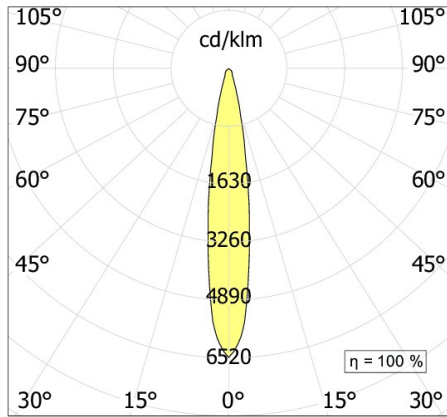

MOVE LED

15°