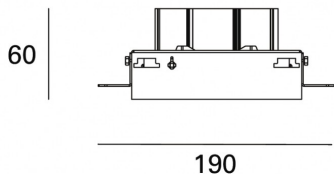

MOVE Minimal C

code MVM01.927S

PRODUCT DESCRIPTION

Trimless downlighter direct emission lamp, complete of led 17W/led 24,3W beam 15°, color rendering index CRI >90. White/black finishing direct emission lamp

PRODUCT FEATURES

Mounting method	trimless downlighter
Lamps	---/LED
Wattage	17W/24,3W
Color temperature	2700K
Color rendering index	>90
Optics	15°
Finishing	white / black
Source luminous flux	2370 lm
Luminous flux	1438/1904 lm
Fitting efficiency	85/78 lm/W
Chromaticity tolerance (initial MacAdam)	>3/3
Estimated average life expectancy	---/3SDCM 50000h L90 B10 ta 25°C
Ballast	not included
Protocol	On/Off
Energy efficiency class	A+/A+
Dimension	190x190 H 60 mm
Installation hole	mm 162x162
Ip rating	Class III appliance
Adjustable	No
Drive-over	No
Walk-over	No
Circular shape	No
Oval shape	No
Soft-rotate & slide mechanism	No
Square shape	No
Exagonal shape	No
Rectangular shape	No

All the dimensions are detailed in millimeters: if not different stated

EN605981 compliant

Ci riserviamo la possibilità di apportare modifiche ai nostri prodotti in qualsiasi momento - We reserve the right to change our products at any time - En tous moment nous reservons le droit de modifier notre produits - Wir behalten uns vor, jederzeit Änderungen an unserem Produkten vorzunehmen - Nos reservamos en todo momento el derecho de realizar cambios en nuestros productos