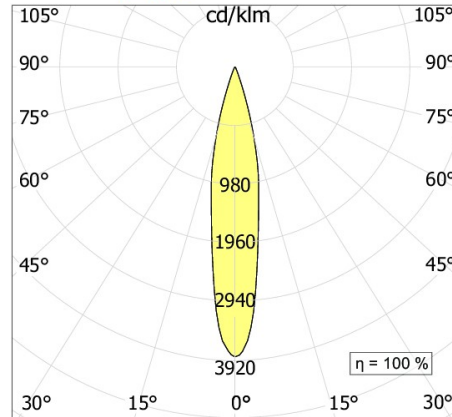

MOVE Minimal C

code MVM01.927S

PRODUCT DESCRIPTION

Trimless downlighter direct emission lamp, complete of led 17W/led 24,3W beam 15°, color rendering index CRI >90. White/black finishing direct emission lamp

PRODUCT FEATURES

Mounting method	trimless downlighter
Lamps	---/LED
Wattage	17W/24,3W
Color temperature	2700K
Color rendering index	>90
Optics	15°
Finishing	white / black
Source luminous flux	2370 lm
Luminous flux	1438/1904 lm
Fitting efficiency	85/78 lm/W
Chromaticity tolerance (initial MacAdam)	>3/3
Estimated average life expectancy	---/3SDCM 50000h L90 B10 ta 25°C
Ballast	not included
Protocol	On/Off
Energy efficiency class	A+/A+
Dimension	190x190 H 60 mm
Installation hole	mm 162x162
Ip rating	Class III appliance
Adjustable	No
Drive-over	No
Walk-over	No
Circular shape	No
Oval shape	No
Soft-rotate & slide mechanism	No
Square shape	No
Exagonal shape	No
Rectangular shape	No

ACCESSORIES

L074A	asymmetric lens
L074E	elissoidal lens
L074R	honey comb louver
L074S	satın lens

MOVE LED

15°

MOVE LED

24°

MOVE LED

38°