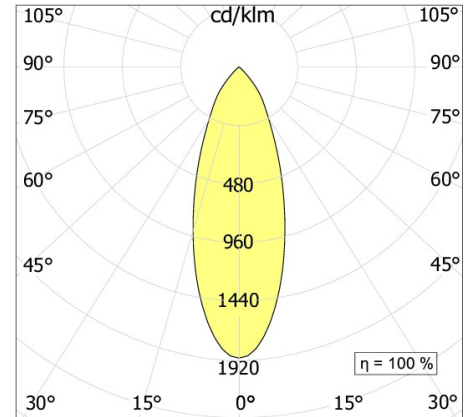

MOVE Minimal C

code MVM01.927S

PRODUCT DESCRIPTION

Trimless downlighter direct emission lamp, complete of led 17W/led 24,3W beam 15°, color rendering index CRI >90. White/black finishing direct emission lamp

PRODUCT FEATURES

Mounting method	trimless downlighter
Lamps	---/LED
Wattage	17W/24,3W
Color temperature	2700K
Color rendering index	>90
Optics	15°
Finishing	white / black
Source luminous flux	2370 lm
Luminous flux	1438/1904 lm
Fitting efficiency	85/78 lm/W
Chromaticity tolerance (initial MacAdam)	>3/3
Estimated average life expectancy	---/3SDCM 50000h L90 B10 ta 25°C
Ballast	not included
Protocol	On/Off
Energy efficiency class	A+/A+
Dimension	190x190 H 60 mm
Installation hole	mm 162x162
Ip rating	Class III appliance
Adjustable	No
Drive-over	No
Walk-over	No
Circular shape	No
Oval shape	No
Soft-rotate & slide mechanism	No
Square shape	No
Exagonal shape	No
Rectangular shape	No

ACCESSORIES

L074A	asymmetric lens
L074E	elissoidal lens
L074R	honey comb louver
L074S	satın lens

MOVE LED

15°

MOVE LED

24°

MOVE LED

38°