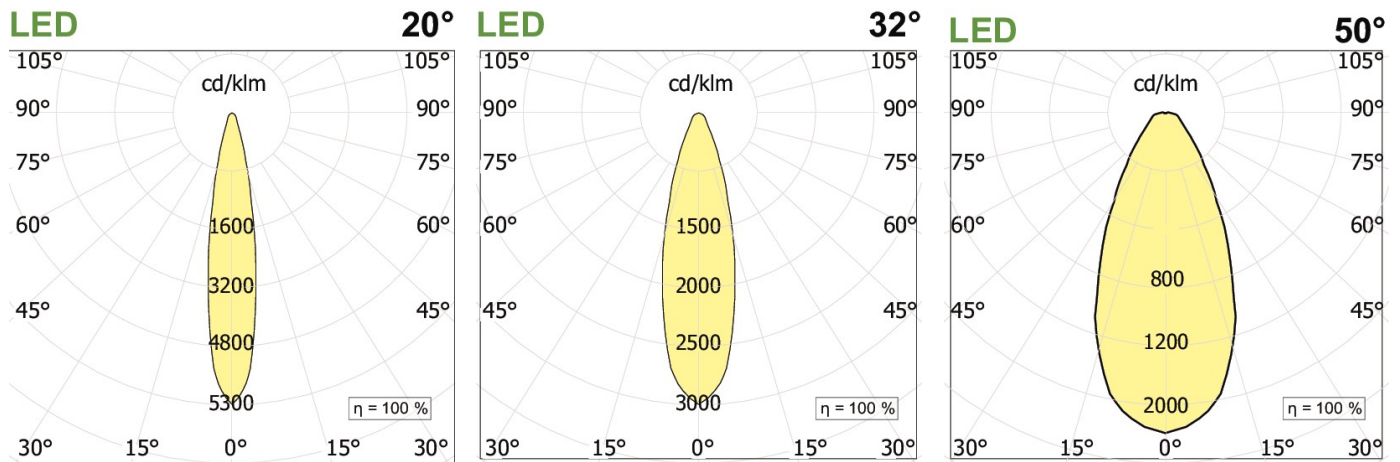

MINIFILE Leva modules for system 30 lamps tr     

code LV137.940FD

PRODUCT DESCRIPTION

System module . white/black/gold finishing. For Minifile System

PRODUCT FEATURES

Mounting method	system
Wattage	30x2W
Color temperature	4000K
Color rendering index	>90
Optics	32°
Finishing	white / black / gold
Source luminous flux	6660 lm
Luminous flux	5589 lm
Fitting efficiency	93 lm/W
Chromaticity tolerance (initial MacAdam)	3
Ballast	included
Protocol	dali
Energy efficiency class	A+
Dimension	30x900 H 65 mm
Protection degree	IP20
Adjustable	No
Drive-over	No
Walk-over	No
Circular shape	No
Oval shape	No
Soft-rotate & slide mechanism	No
Square shape	No