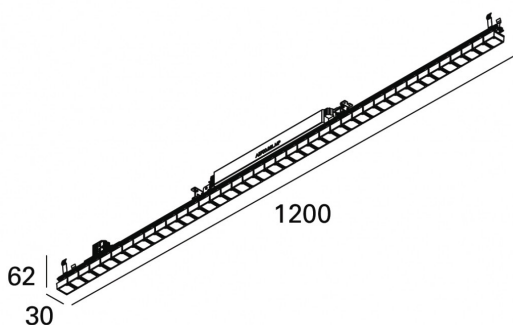

MINIFILE Leva modules for system 30 lamps tr     

code LV137.940FD

PRODUCT DESCRIPTION

System module . white/black/gold finishing. For Minifile System

PRODUCT FEATURES

Mounting method	system
Wattage	30x2W
Color temperature	4000K
Color rendering index	>90
Optics	32°
Finishing	white / black / gold
Source luminous flux	6660 lm
Luminous flux	5589 lm
Fitting efficiency	93 lm/W
Chromaticity tolerance (initial MacAdam)	3
Ballast	included
Protocol	dali
Energy efficiency class	A+
Dimension	30x900 H 65 mm
Protection degree	IP20
Adjustable	No
Drive-over	No
Walk-over	No
Circular shape	No
Oval shape	No
Soft-rotate & slide mechanism	No
Square shape	No

All the dimensions are detailed in millimeters: if not different stated

EN605981 compliant

Ci riserviamo la possibilità di apportare modifiche ai nostri prodotti in qualsiasi momento - We reserve the right to change our products at any time - En tous moment nous reservons le droit de modifier notre produits - Wir behalten uns vor, jederzeit Änderungen an unserem Produkten vorzunehmen - Nos reservamos en todo momento el derecho de realizar cambios en nuestros productos